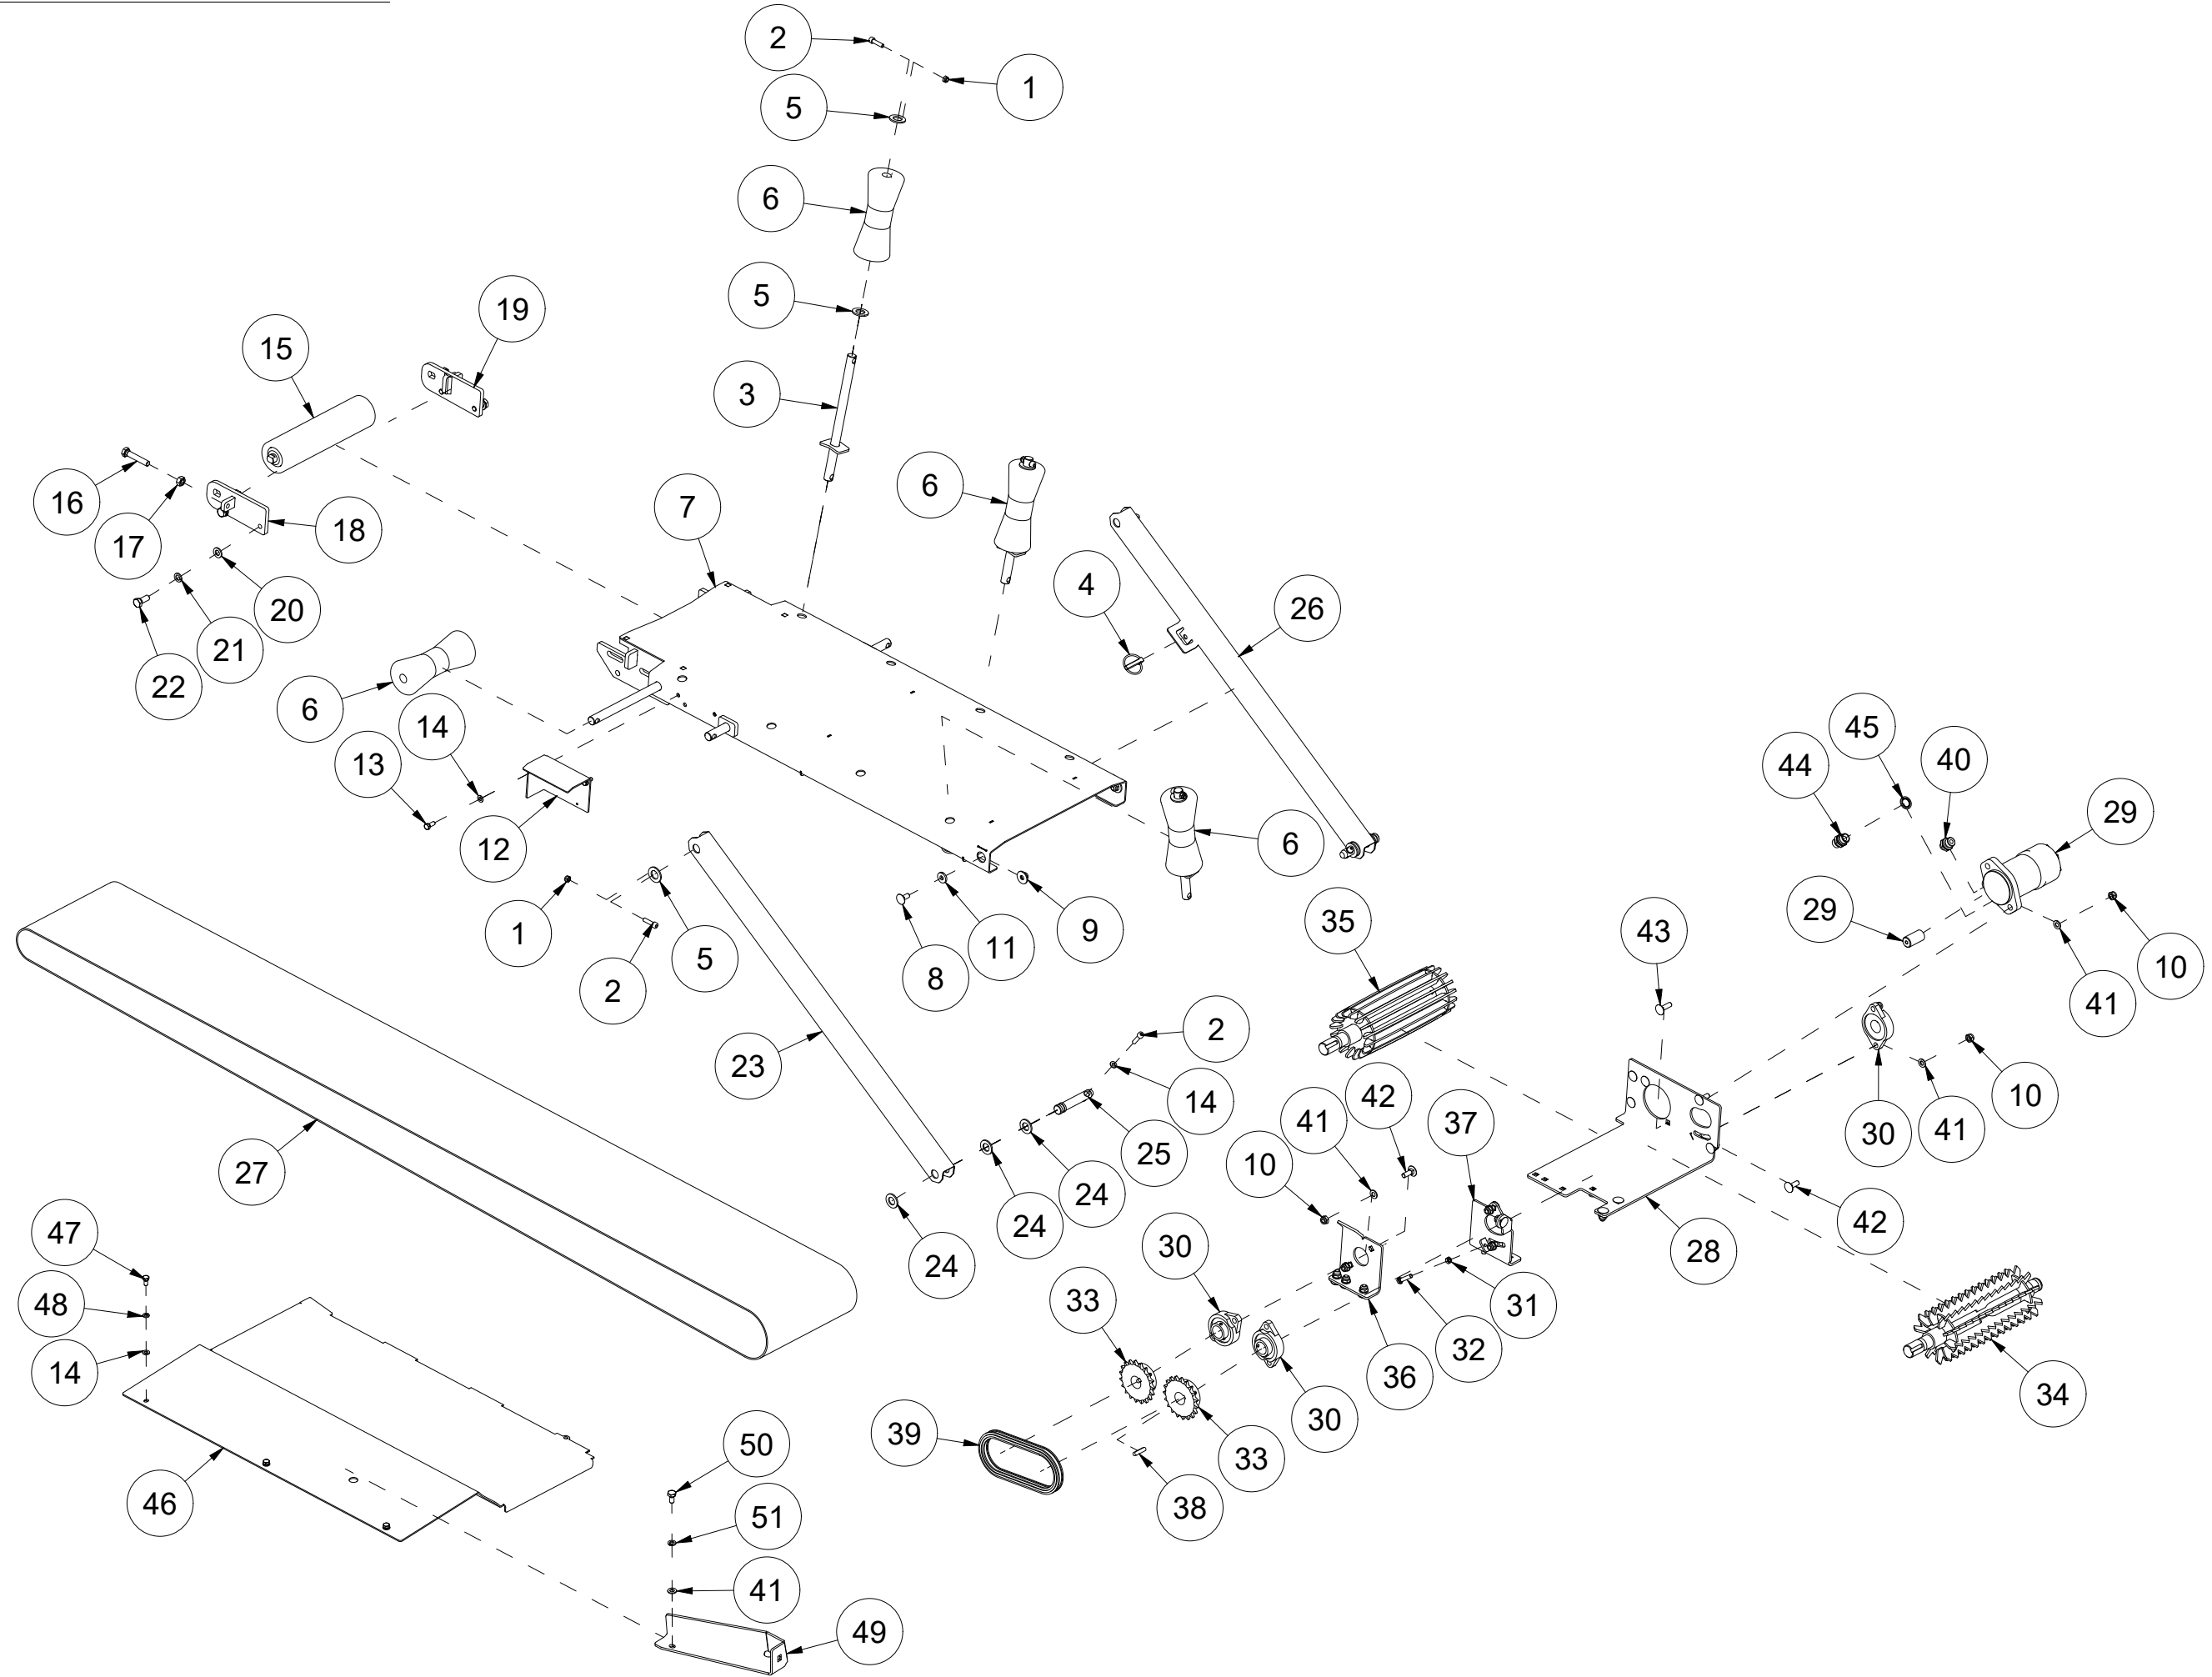

004 Feed table VM450

Pos	Qty	Article no	Designation
1	10	2483609	Locking nut M8 EIZn DIN 985
2	8	2477248	Unbrako cylinder screw M8x30 EIZn DIN 912
3	3	41201088	Roll holder
4	4	2556142	Linch pin Ø10x40
5	10	2531086	Washer M20 EIZn DIN 125
6	4	2245031	Support roller Ø60/84xL200
7	1	41211011	Feed table
8	11	2344330	Locking screw M10x25 EIZn 8.8 DIN 603
9	2	2533060	Body washer M10 EIZn DIN 9021
10	20	2483610	Locking nut M10 EIZn DIN 985
11	2	41151031	Bearing washer
12	1	41211090	Bracket
13	2	2422244	Hexagon screw M8x20 EIZn 8.8 DIN 933
14	11	2531047	Washer M8 EIZn DIN 125
15	1	2954327	Rull med lager Ø76x300
16	2	2425360	Hexagon screw M12x65 EIZn 8.8 DIN 933
17	2	2481611	Hexagon nut M12 EIZn DIN 934
18	1	41321142	Bracket
19	1	41321143	Right bracket
20	4	2531069	Washer M12 EIZn DIN 125
21	4	2534069	Spring washer M12 EIZn DIN 127
22	4	2422348	Hexagon screw M12x30 EIZn 8.8 DIN 933
23	1	41211049	Support strut
24	6	2531083	Washer M18 EIZn DIN 125
25	2	2526321	Top strut bolt cat. 1 Ø19x70
26	1	41211050	Support strut
27	1	2222122	Band grip top B300 L4730
28	1	41211043	Feeder bracket
29	1	2955513	Hydraulic engine 315 ccm
30	3	2954170	Flange bearing BLF 206J 30mm
31	2	2481609	Hexagon nut M8 EIZn DIN 934
32	2	2425252	Hexagon screw M8x40 EIZn 8.8 DIN 933
33	2	41401029	Chain wheel19t 5/8"with set screw m8
34	1	41211006	
35	1	41211009	Drive wheel
36	1	41211044	Bracket
37	1	41211020	Bracket
38	2	2115131	Cotter 8x7 L36 St DIN 6885A
39	1	2963099	Roller chain 5/8" Simplex 36 links
40	1	2957766	Hexagon nipple GEK BSP 1/2" L12 ED
41	19	2531060	Washer M10 EIZn DIN 125
42	7	2344331	Locking screw M10x30 EIZn 8.8 DIN 603
43	2	2344332	Locking screw M10x35 EIZn 8.8 DIN 603
44	1	2957765	Hexagon nipple BSP 1/2" - 1/2"
45	1	2957861	Hydraulic gasket 1/2"
46	1	41211042	Cover
47	3	2422240	Hexagon screw M8x16 EIZn 8.8 DIN 933
48	3	2534047	Spring washer M8 EIZn DIN 127
49	1	41211081	Steering bracket
50	1	2422295	Hexagon screw M10x20 EIZn 8.8 DIN 933
51	1	2534060	Spring washer M10 EIZn DIN 127