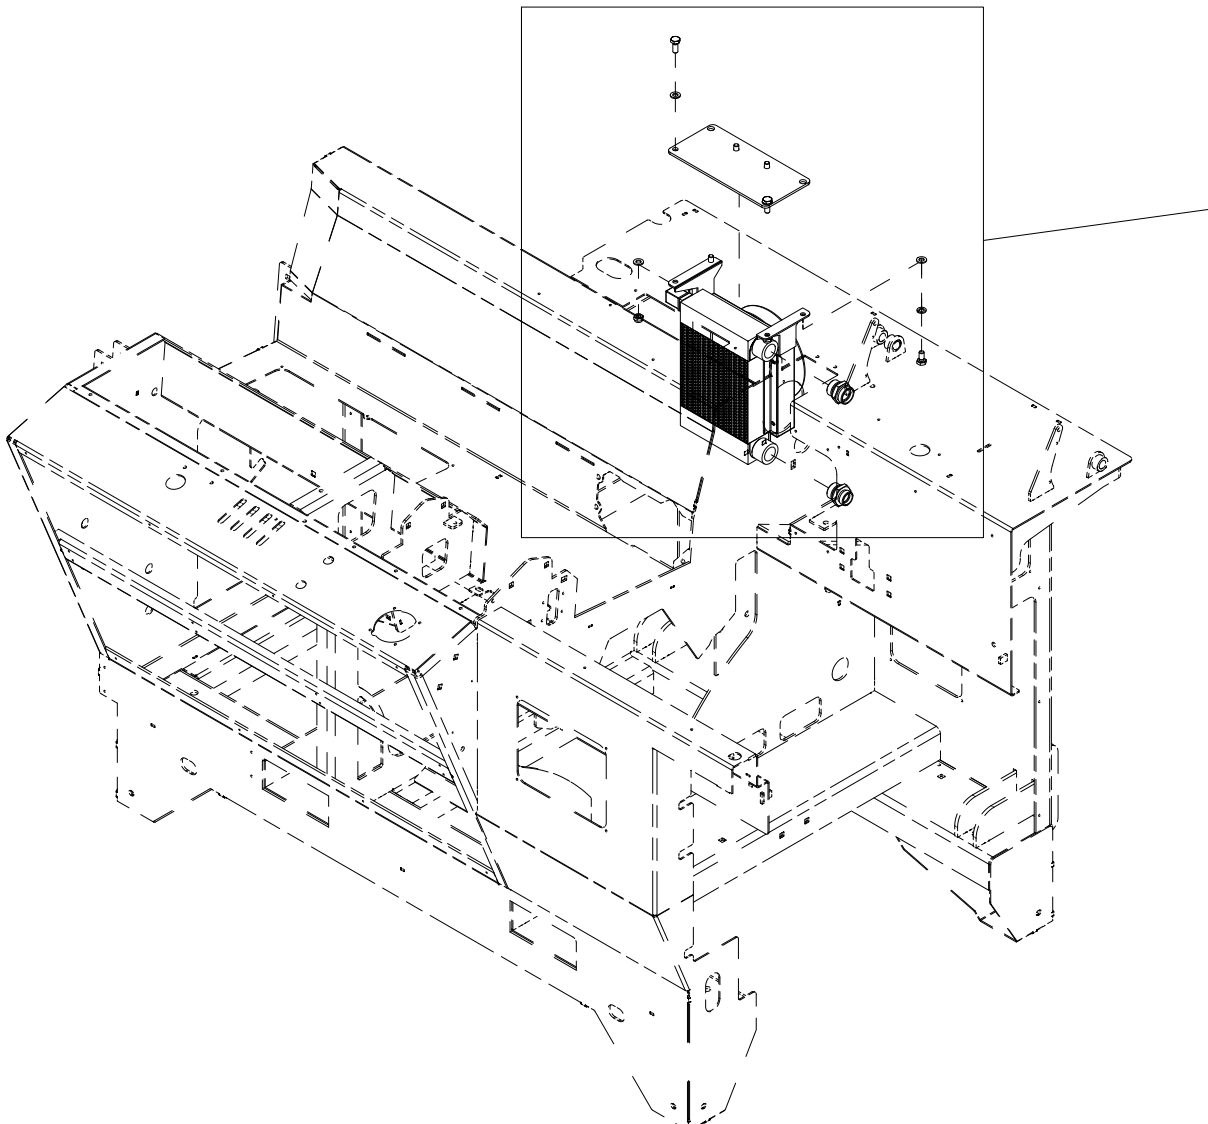

012 Oil cooler VM450

Pos	Qty	Article no	Designation
1	1	41211120	Plate
2	1	4253052	Oil cooler
3	1	2957782	Hexagon nipple GEK BSP 1" L28 ED
4	2	2483610	Locking nut M10 EIZn DIN 985
5	8	2531060	Washer M10 EIZn DIN 125
6	2	2422297	Hexagon screw M10x25 EIZn 8.8 DIN 933
7	4	2422295	Hexagon screw M10x20 EIZn 8.8 DIN 933
8	4	2534060	Spring washer M10 EIZn DIN 127
9	1	2957781	Hexagon nipple GEK BSP 1" L22 ED