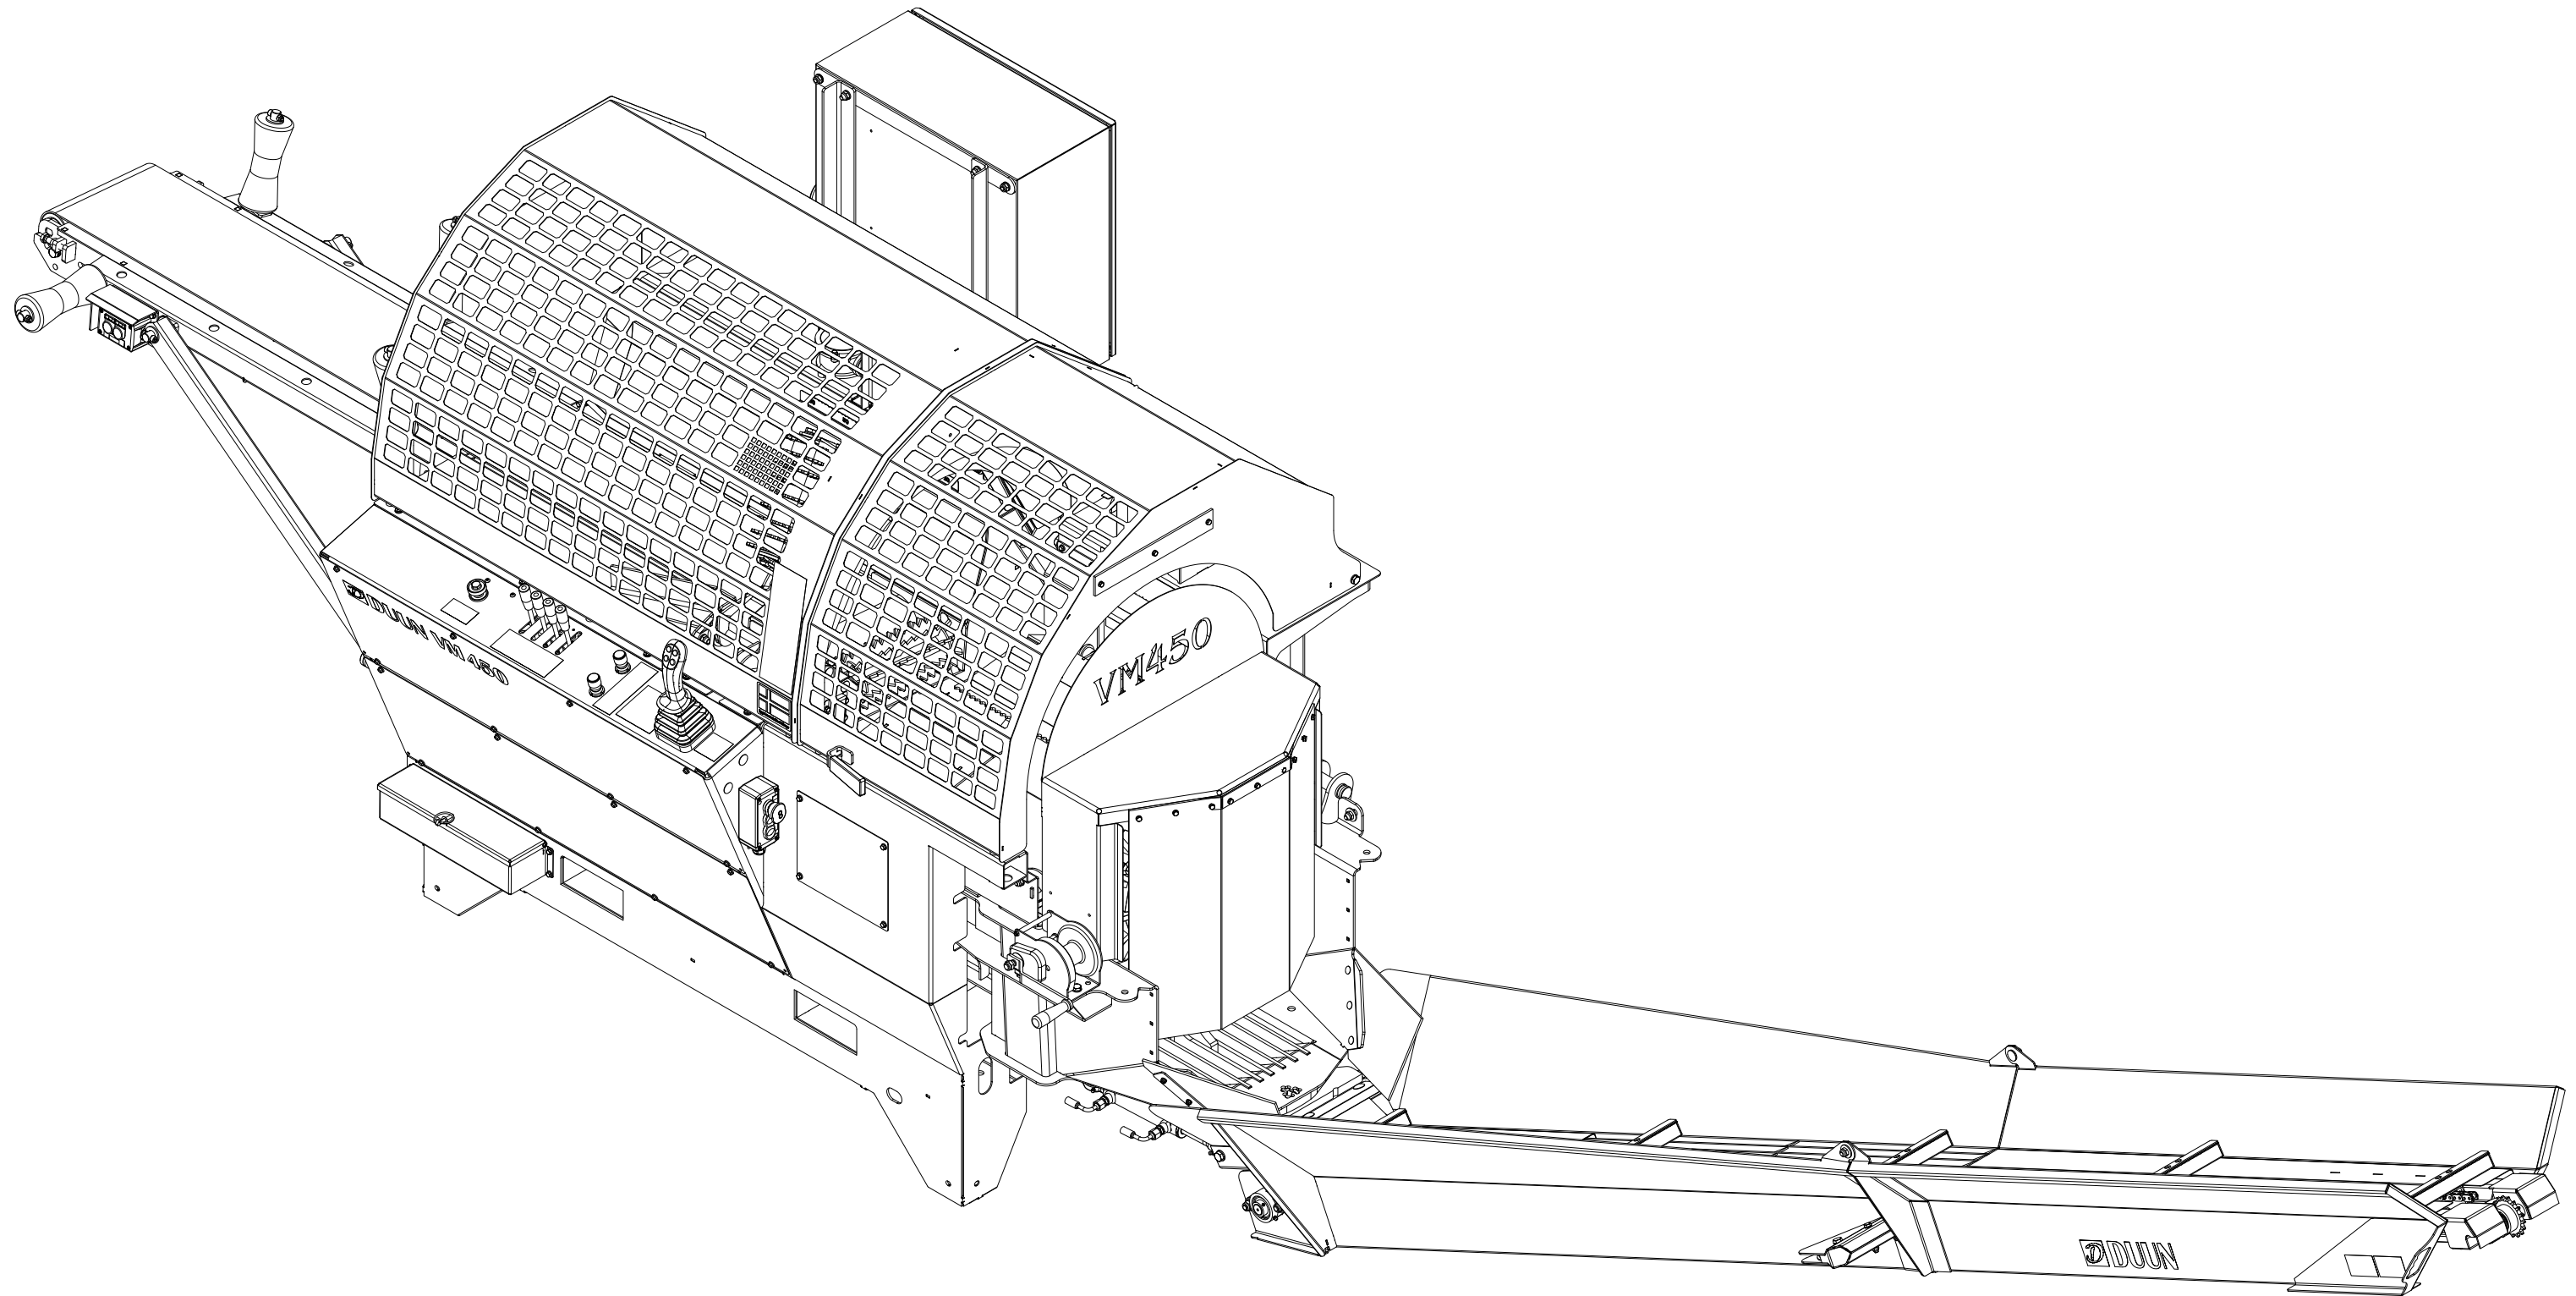

VM450 Spare parts catalogue

Duun Industrier as
7630 Åsen, Norway
www.duun.no

001 Chassis VM450

| Pos | Qty | Article no | Designation |
|-----|-----|------------|---|
| 1 | 1 | 41211003 | Chassis |
| 2 | 2 | 41211059 | Front cover |
| 3 | 58 | 2451196 | Hexagon screw with flange M6x10 EIZn 8.8 DIN 6921 |
| 4 | 4 | 41211091 | Cover |
| 5 | 1 | 41211093 | Rear cover |
| 6 | 1 | 41211097 | Cover |
| 7 | 13 | 2476197 | Hexagon socket head cap screw M6x12 EIZn ISO 7380 |
| 8 | 1 | 41211013 | Safety bracket |
| 9 | 2 | 2344330 | Locking screw M10x25 EIZn 8.8 DIN 603 |
| 10 | 2 | 2483610 | Locking nut M10 EIZn DIN 985 |
| 11 | 2 | 2531060 | Washer M10 EIZn DIN 125 |
| 12 | 1 | 41211092 | Side cover |
| 13 | 4 | 2422297 | Hexagon screw M10x25 EIZn 8.8 DIN 933 |
| 14 | 1 | 41211078 | Cover |
| 15 | 1 | 41211068 | Length indicator 20-60 cm |
| 16 | 1 | 41211125 | Length indicator senor 20-60cm |
| 17 | 2 | 2533038 | Body washer M6 EIZn DIN 9021 |
| 18 | 1 | 41211162 | Length indicator |
| 19 | 1 | 41211094 | Cover |
| 20 | 1 | 41211096 | Plate |
| 21 | 2 | 2422200 | Hexagon screw M6x16 EIZn 8.8 DIN 933 |
| 22 | 4 | 2531039 | Washer M6 EIZn DIN 125 |
| 23 | 2 | 2483608 | Locking nut M6 EIZn DIN 985 |
| 24 | 1 | 41211106 | Cover |
| 25 | 1 | 41211220 | Toolbox |
| 26 | 1 | 41211221 | Toolbox lid |
| 27 | 2 | 2477130 | Unbrako cylinder screw M4x10 EIZn DIN 912 |
| 28 | 2 | 2483606 | Locking nut M4 EIZn DIN 985 |
| 29 | 4 | 2531023 | Washer M4 EIZn DIN 125 |
| 30 | 1 | 2556138 | Linch pin Ø6 |
| 31 | 1 | 2935036 | Adhesive label 75x40 Speed conveyor belt |
| 32 | 1 | 2935163 | Adhesive label 50x150 Saw power |
| 33 | 1 | 2935167 | Adhesive label 160x60 Operation |
| 34 | 1 | 2935164 | Adhesive label 100x100 Operation |
| 35 | 1 | 2935175 | Adhesive label VM450 |
| 36 | 1 | 41211095 | Hose holder |
| 37 | 2 | 2451197 | Hexagon screw with flange M6x12 EIZn 8.8 DIN6921 |