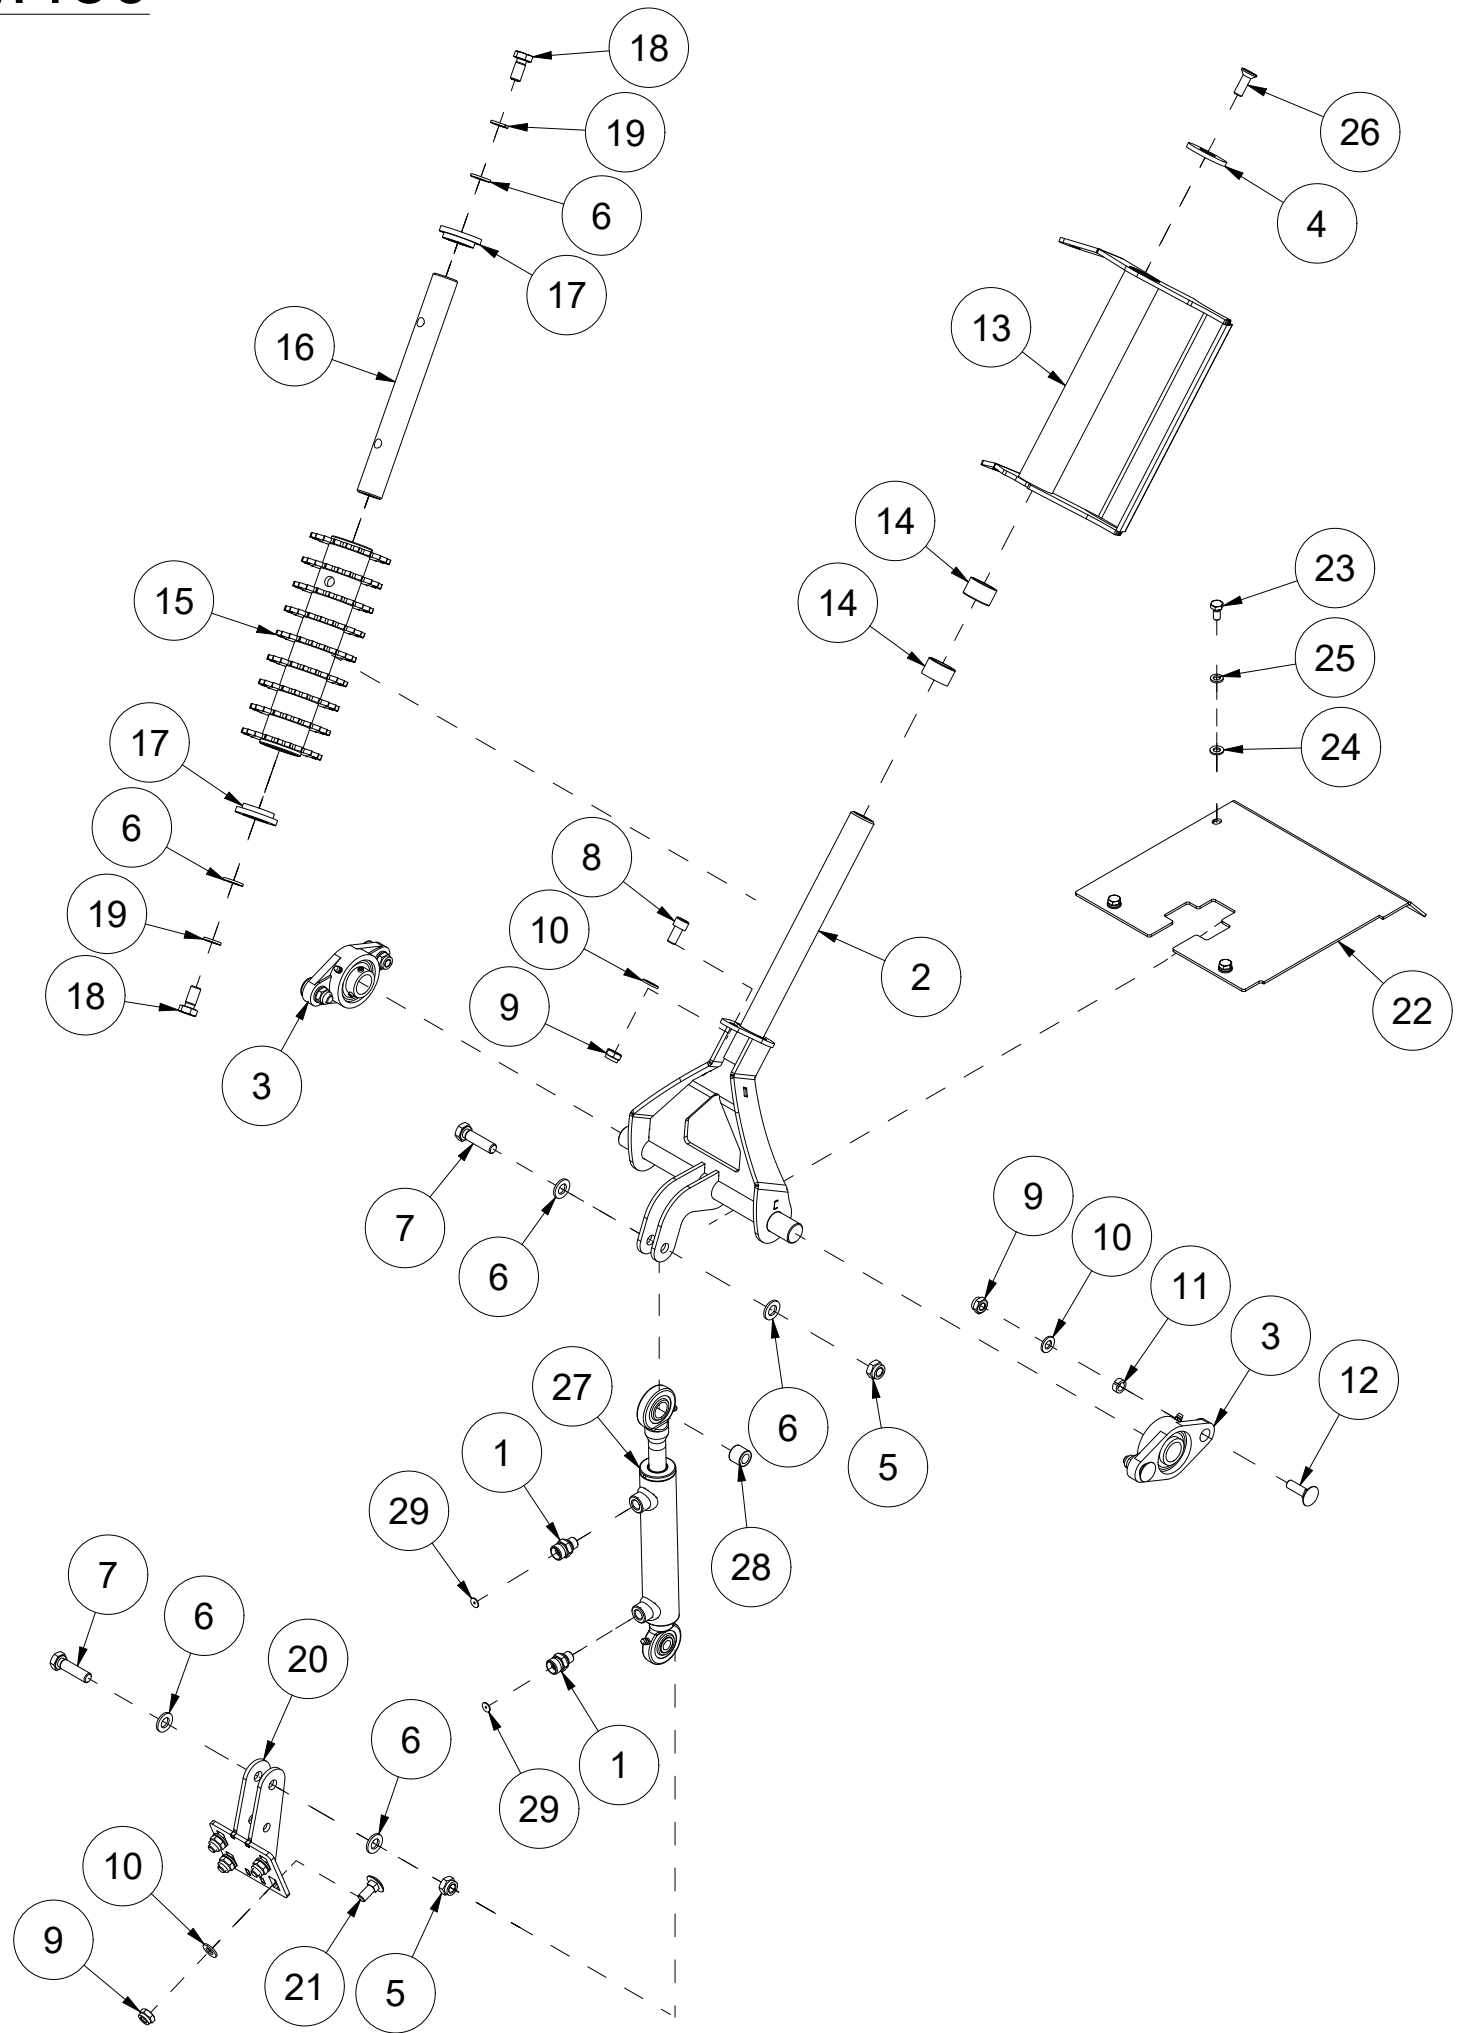

003 Log holder VM450

Pos	Qty	Article no	Designation
1	2	2957756	Hexagon nipple GEK BSP 1/4" L12 ED
2	1	41211148	Log holder arm
3	2	2954169	Flange bearing UCFL 205 25mm
4	1	41211150	Washer 12,5/50x6
5	2	2483611	Locking nut M12 EIZn DIN 985
6	6	2531069	Washer M12 EIZn DIN 125
7	2	2425354	Hexagon screw M12x45 EIZn 8.8 DIN 933
8	1	2477295	Unbrako cylinder screw M10x20 EIZn DIN 912
9	9	2483610	Locking nut M10 EIZn DIN 985
10	9	2531060	Washer M10 EIZn DIN 125
11	4	41111067	Bushing
12	4	2344332	Locking screw M10x35 EIZn 8.8 DIN 603
13	1	41211146	Log holder
14	2	2245228	Plastic bearing Ø30/34x20
15	1	41211145	Log holder roll
16	1	41211147	Bolt
17	2	41201168	Plastic bearing Ø30/50x12
18	2	2422346	Hexagon screw M12x25 EIZn 8.8 DIN 933
19	2	2534069	Spring washer M12 EIZn DIN 127
20	1	41211026	Bracket
21	4	2344330	Locking screw M10x25 EIZn 8.8 DIN 603
22	1	41211080	Cover
23	3	2422240	Hexagon screw M8x16 EIZn 8.8 DIN 933
24	3	2531047	Washer M8 EIZn DIN 125
25	3	2534047	Spring washer M8 EIZn DIN 127
26	1	2472299	Unbrako socket head screw M10x30 EIZn DIN 7991
27	1	2955015	Cylinder Ø32/20 SL125
28	2	41211239	Sleeve
29	2	41211157	Nozzle ø2,4/12x1