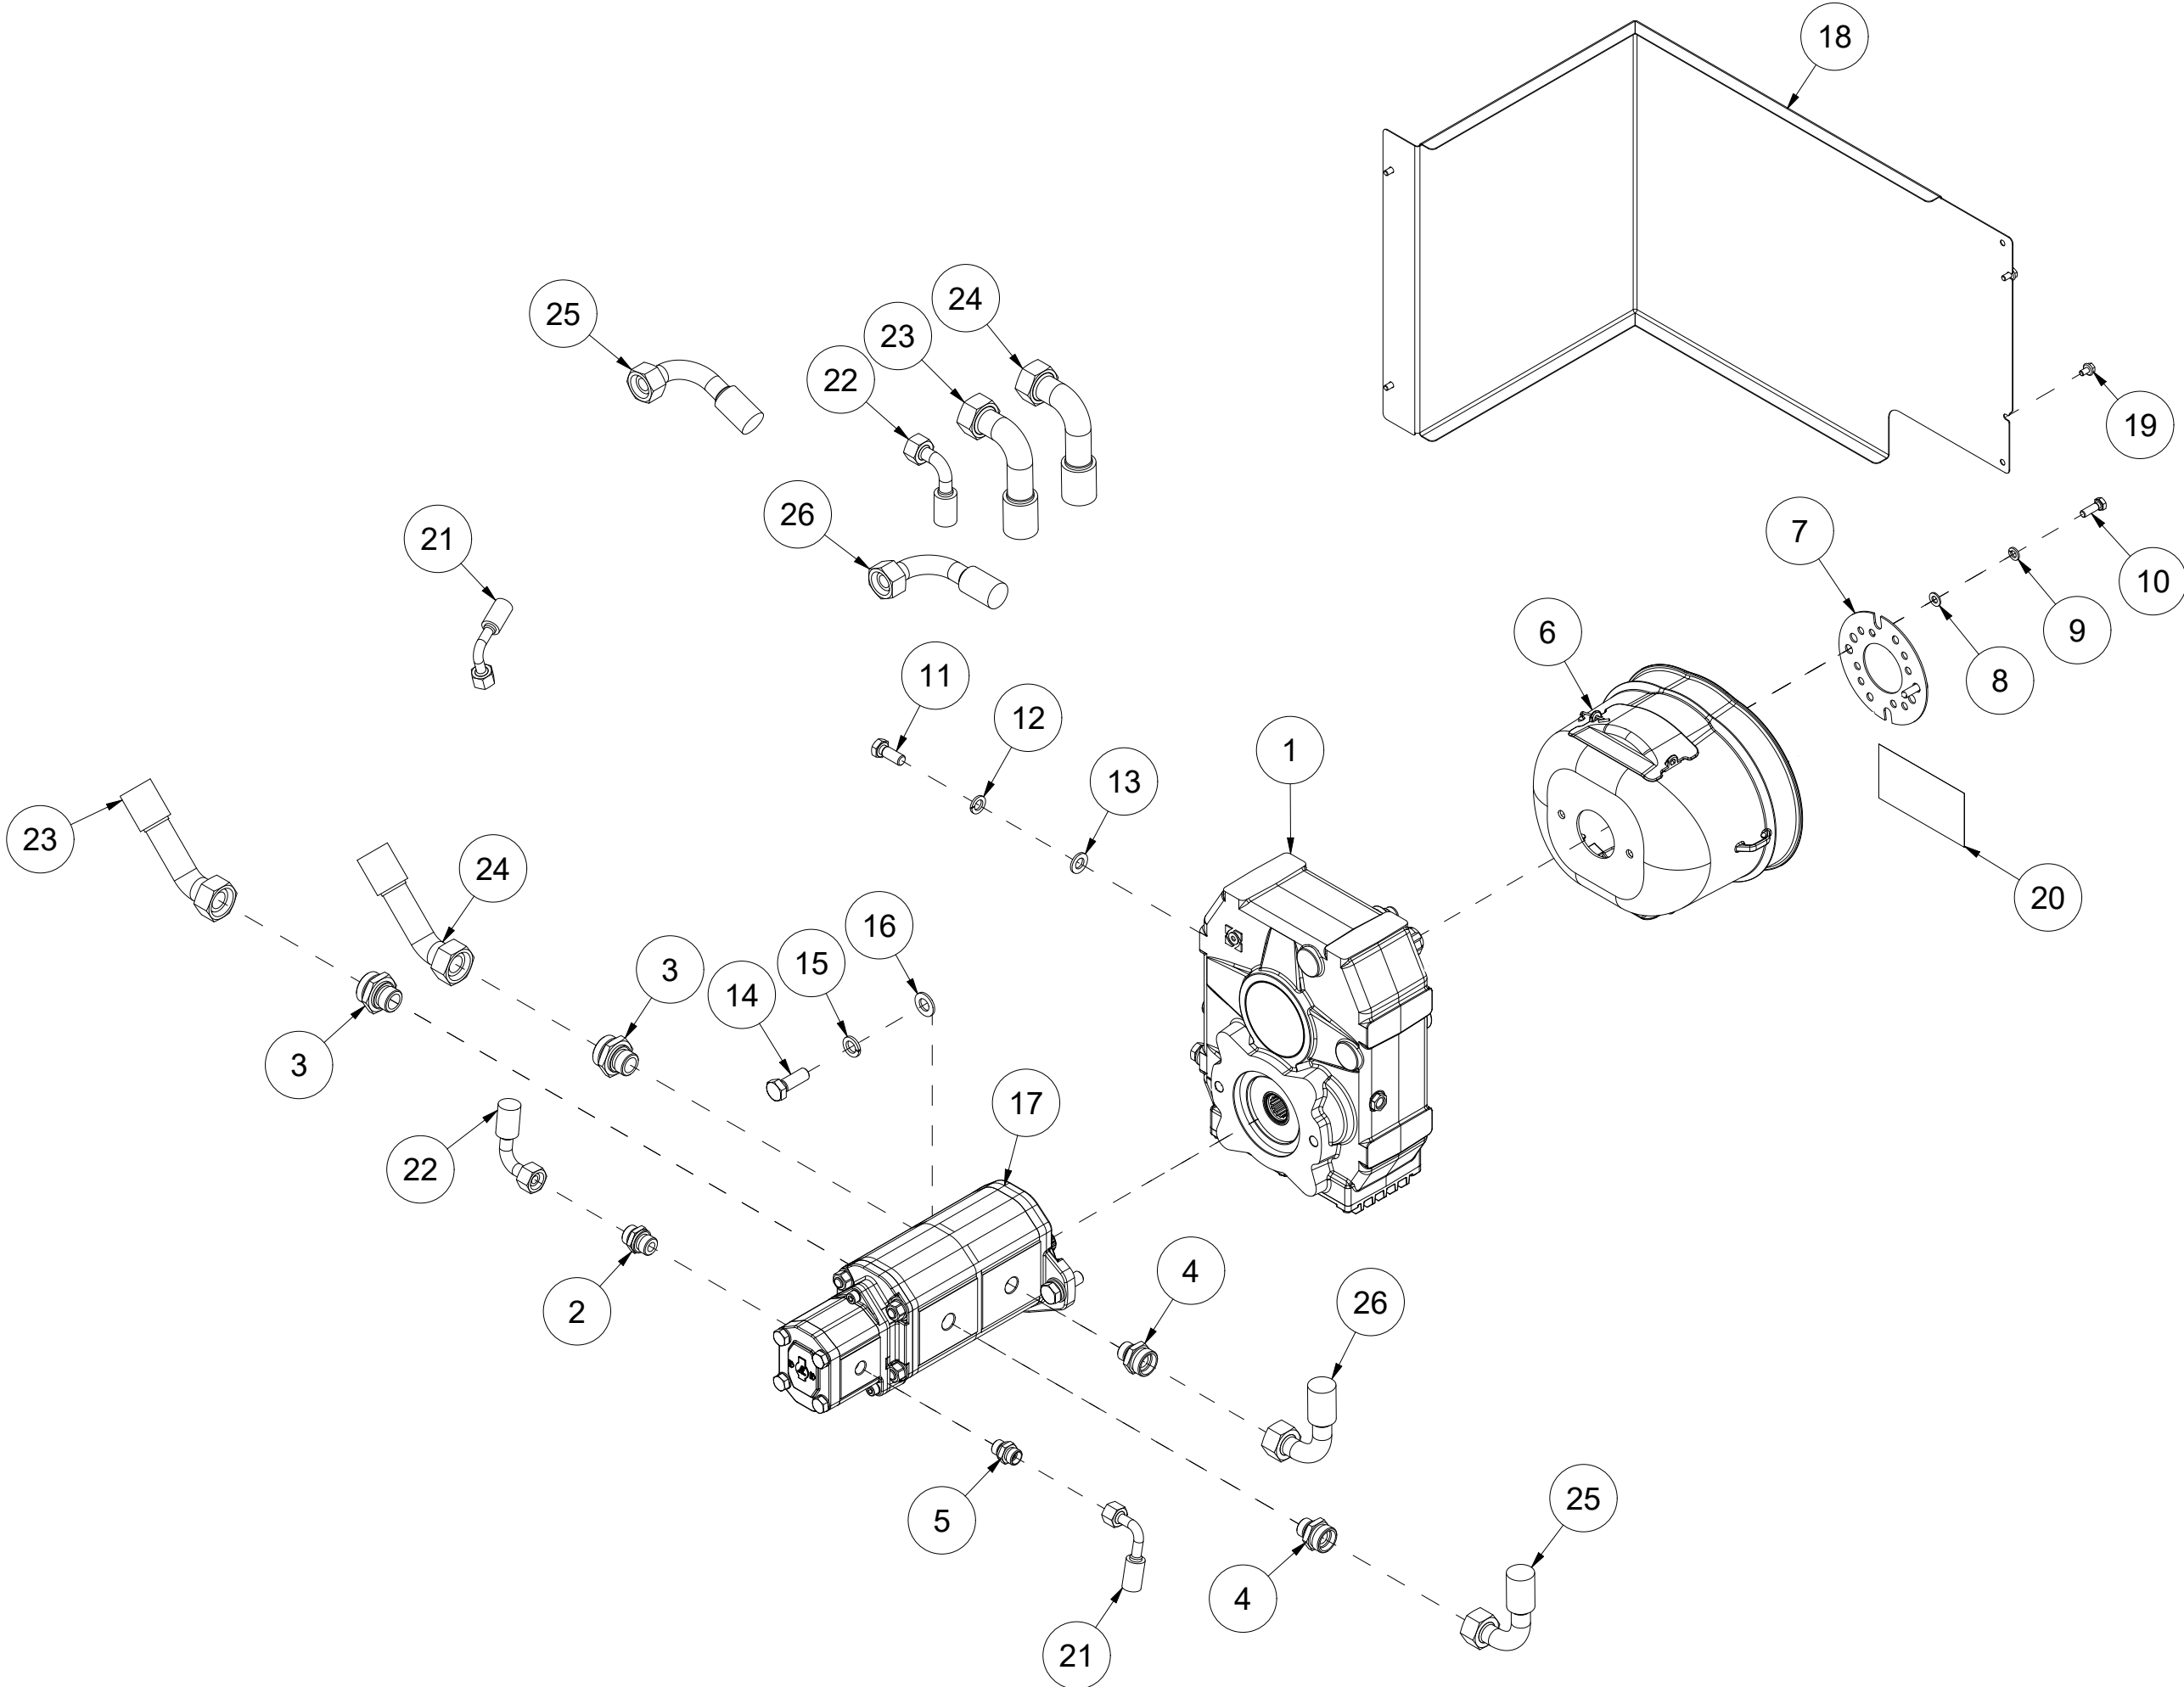

014 Tractor operation VM450

Pos	Qty	Article no	Designation
1	1	2961006	Gearbox 1:4,0 90' M9
2	1	2957768	Hexagon nipple GEK BSP 1/2" L15 ED
3	2	2957774	Hexagon nipple GEK BSP 3/4" L28 ED
4	2	2957762	Hexagon nipple GEK BSP 1/2" L22 ED
5	1	2957749	Hexagon nipple GEK BSP 3/8" L12 ED
6	1	41211161	Protective funnel
7	1	31231079	Fastening plate for protective funnel
8	2	2531047	Washer M8 EIZn DIN 125
9	2	2534047	Spring washer M8 EIZn DIN 127
10	2	2422246	Hexagon screw M8x25 EIZn 8.8 DIN 933
11	4	2422348	Hexagon screw M12x30 EIZn 8.8 DIN 933
12	4	2534069	Spring washer M12 EIZn DIN 127
13	4	2531069	Washer M12 EIZn DIN 125
14	2	2422398	Hexagon screw M14x40 EIZn 8.8 DIN 933
15	2	2534072	Spring washer M14 EIZn DIN 127
16	2	2531072	Washer M14 EIZn DIN 125
17	1	2955559	Triple cog wheel pump. 36+36+12
18	1	41211079	Cover under tank
19	4	2451196	Hexagon screw with flange M6x10 EIZn 8.8 DIN 6921
20	1	2935131	Adhesive label132x72 400 rpm
21	1	2958421	Hydraulic hose 3/8" L1400
22	1	2958438	Hydraulic hose 1/2" L560
23	1	2958449	Hydraulic hose 1" L460
24	1	2958449	Hydraulic hose 1" L460
25	1	2958445	Hydraulic hose 3/4" L1350
26	1	2958445	Hydraulic hose 3/4" L1350