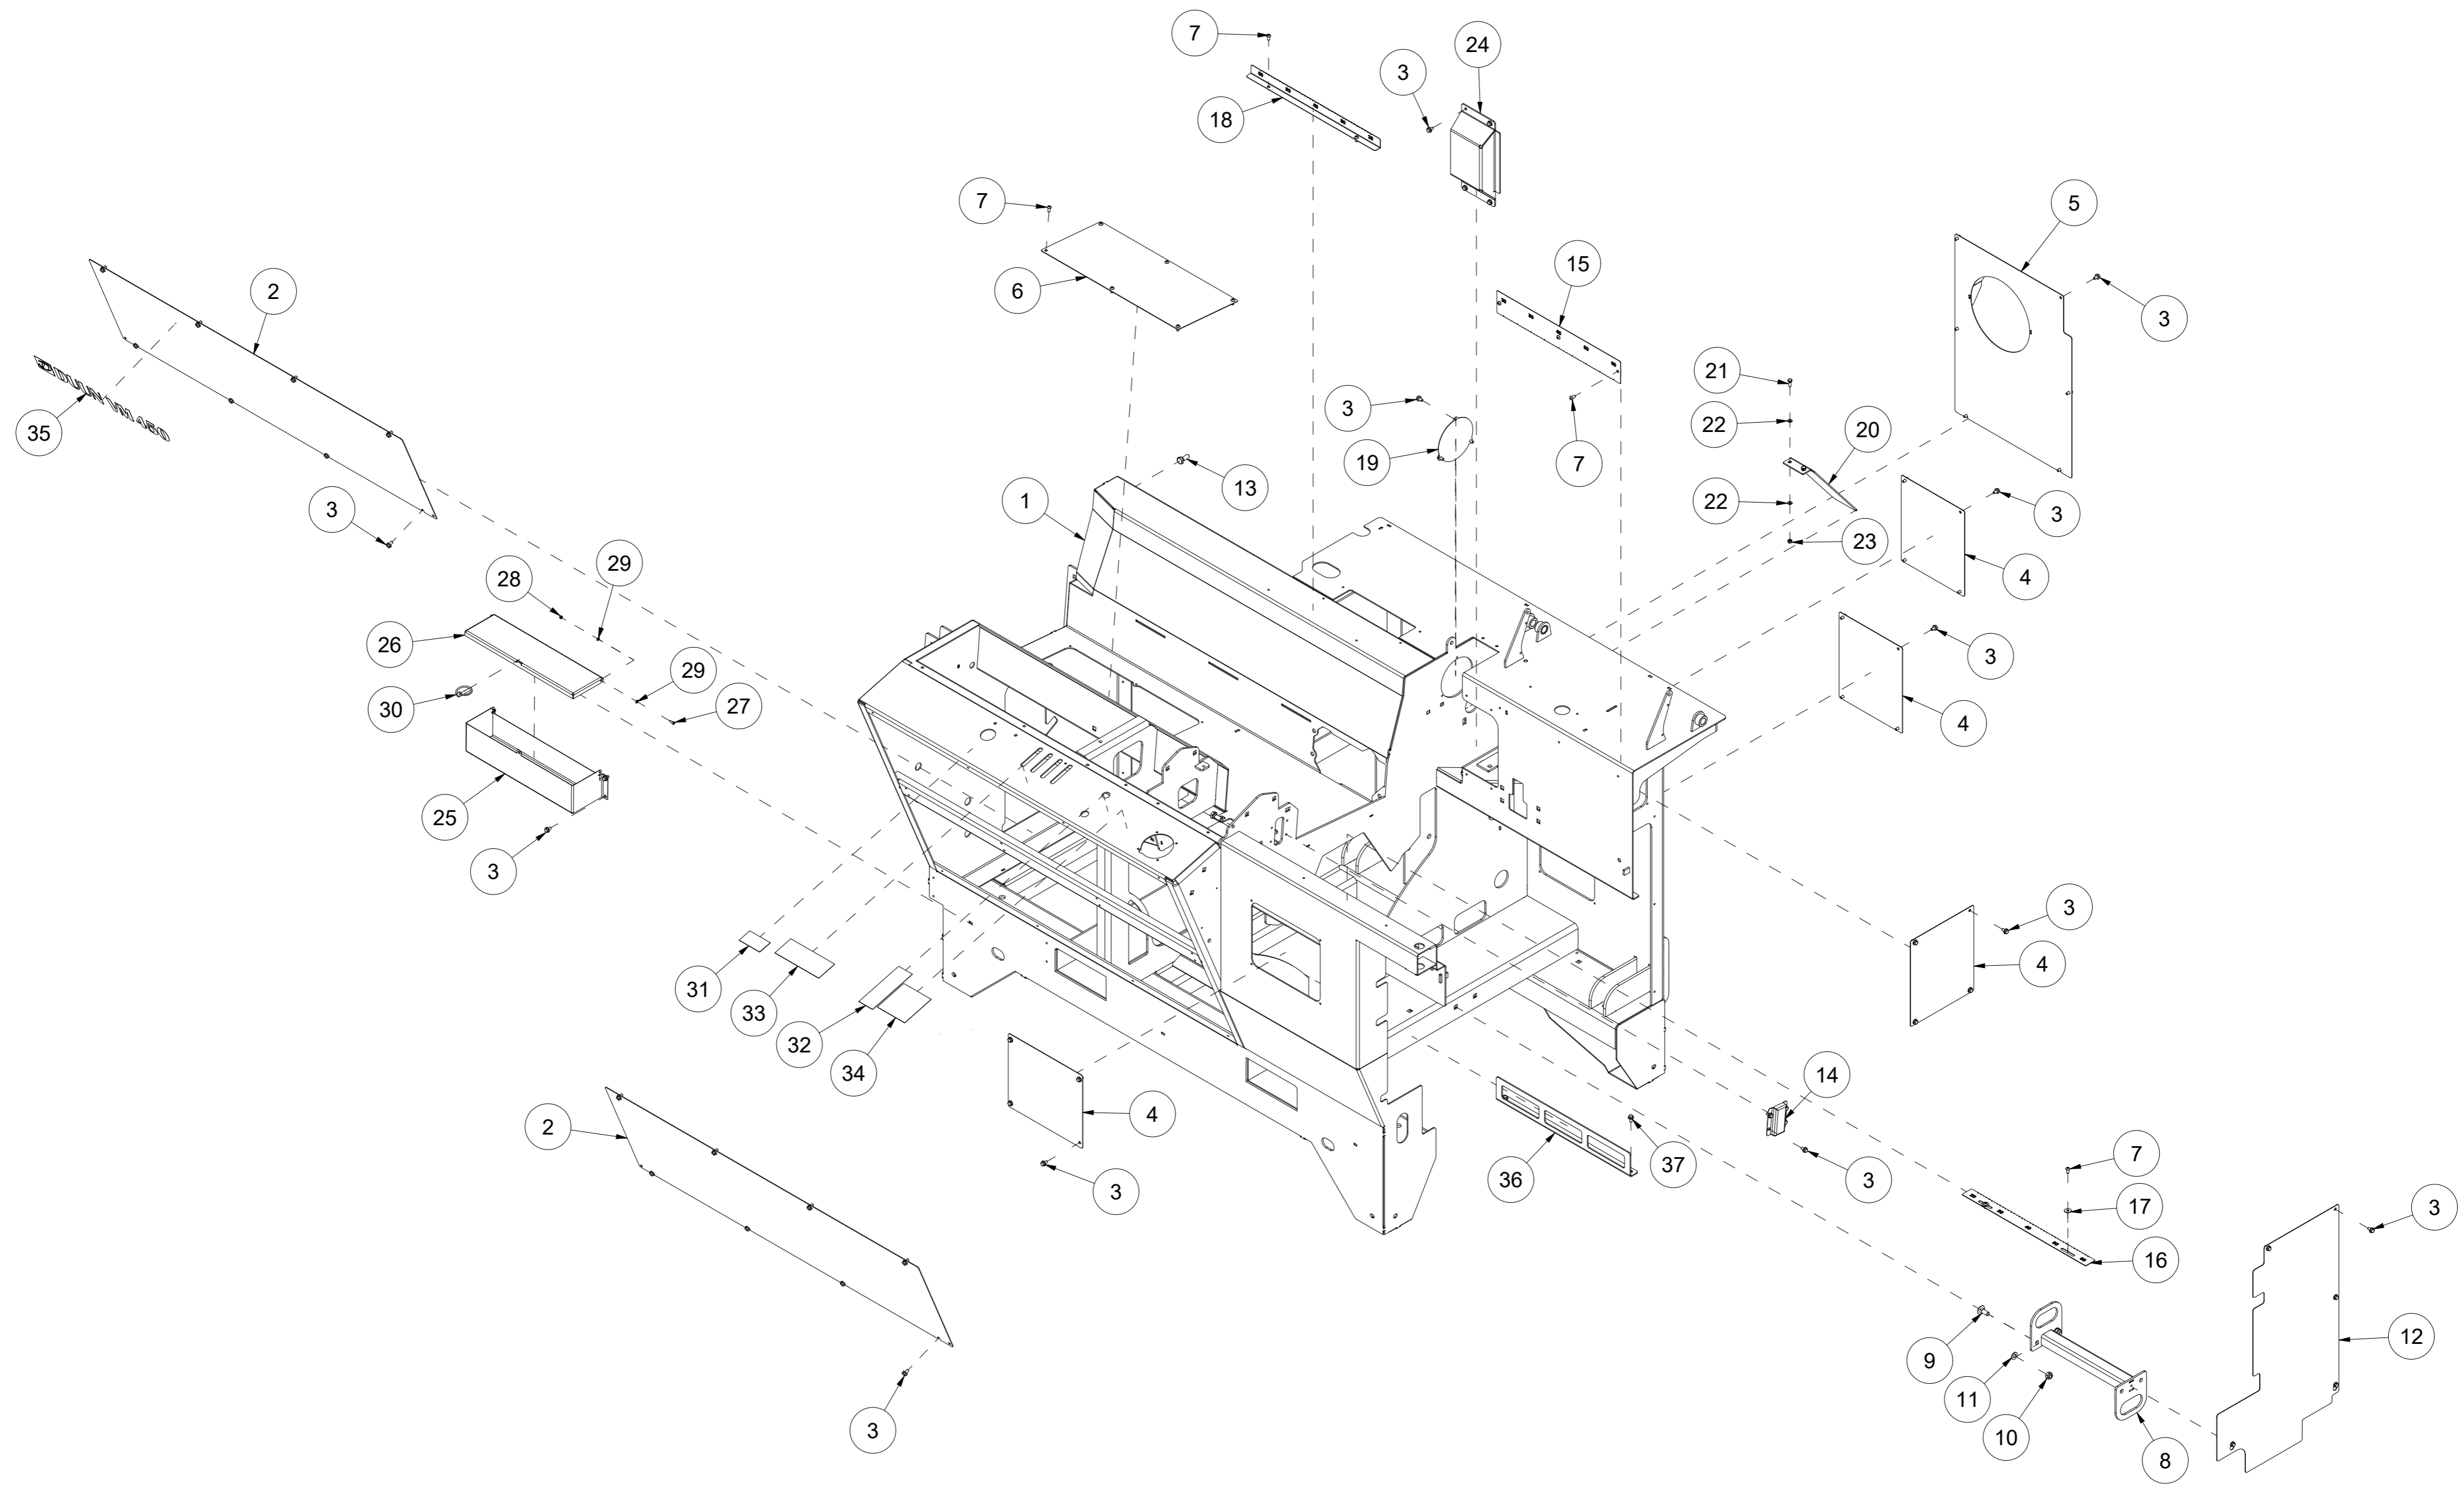

VM450 Spare parts catalogue

Duun Industrier as
7630 Åsen, Norway
www.duun.no

001 Chassis VM450

| Pos | Qty | Article no | Designation |
|-----|-----|------------|---|
| 1 | 1 | 41211003 | Chassis |
| 2 | 2 | 41211059 | Front cover |
| 3 | 58 | 2451196 | Hexagon screw with flange M6x10 EIZn 8.8 DIN 6921 |
| 4 | 4 | 41211091 | Cover |
| 5 | 1 | 41211093 | Rear cover |
| 6 | 1 | 41211097 | Cover |
| 7 | 13 | 2476197 | Hexagon socket head cap screw M6x12 EIZn ISO 7380 |
| 8 | 1 | 41211013 | Safety bracket |
| 9 | 2 | 2344330 | Locking screw M10x25 EIZn 8.8 DIN 603 |
| 10 | 2 | 2483610 | Locking nut M10 EIZn DIN 985 |
| 11 | 2 | 2531060 | Washer M10 EIZn DIN 125 |
| 12 | 1 | 41211092 | Side cover |
| 13 | 4 | 2422297 | Hexagon screw M10x25 EIZn 8.8 DIN 933 |
| 14 | 1 | 41211078 | Cover |
| 15 | 1 | 41211068 | Length indicator 20-60 cm |
| 16 | 1 | 41211125 | Length indicator senor 20-60cm |
| 17 | 2 | 2533038 | Body washer M6 EIZn DIN 9021 |
| 18 | 1 | 41211162 | Length indicator |
| 19 | 1 | 41211094 | Cover |
| 20 | 1 | 41211096 | Plate |
| 21 | 2 | 2422200 | Hexagon screw M6x16 EIZn 8.8 DIN 933 |
| 22 | 4 | 2531039 | Washer M6 EIZn DIN 125 |
| 23 | 2 | 2483608 | Locking nut M6 EIZn DIN 985 |
| 24 | 1 | 41211106 | Cover |
| 25 | 1 | 41211220 | Toolbox |
| 26 | 1 | 41211221 | Toolbox lid |
| 27 | 2 | 2477130 | Unbrako cylinder screw M4x10 EIZn DIN 912 |
| 28 | 2 | 2483606 | Locking nut M4 EIZn DIN 985 |
| 29 | 4 | 2531023 | Washer M4 EIZn DIN 125 |
| 30 | 1 | 2556138 | Linch pin Ø6 |
| 31 | 1 | 2935036 | Adhesive label 75x40 Speed conveyor belt |
| 32 | 1 | 2935163 | Adhesive label 50x150 Saw power |
| 33 | 1 | 2935167 | Adhesive label 160x60 Operation |
| 34 | 1 | 2935164 | Adhesive label 100x100 Operation |
| 35 | 1 | 2935175 | Adhesive label VM450 |
| 36 | 1 | 41211095 | Hose holder |
| 37 | 2 | 2451197 | Hexagon screw with flange M6x12 EIZn 8.8 DIN6921 |