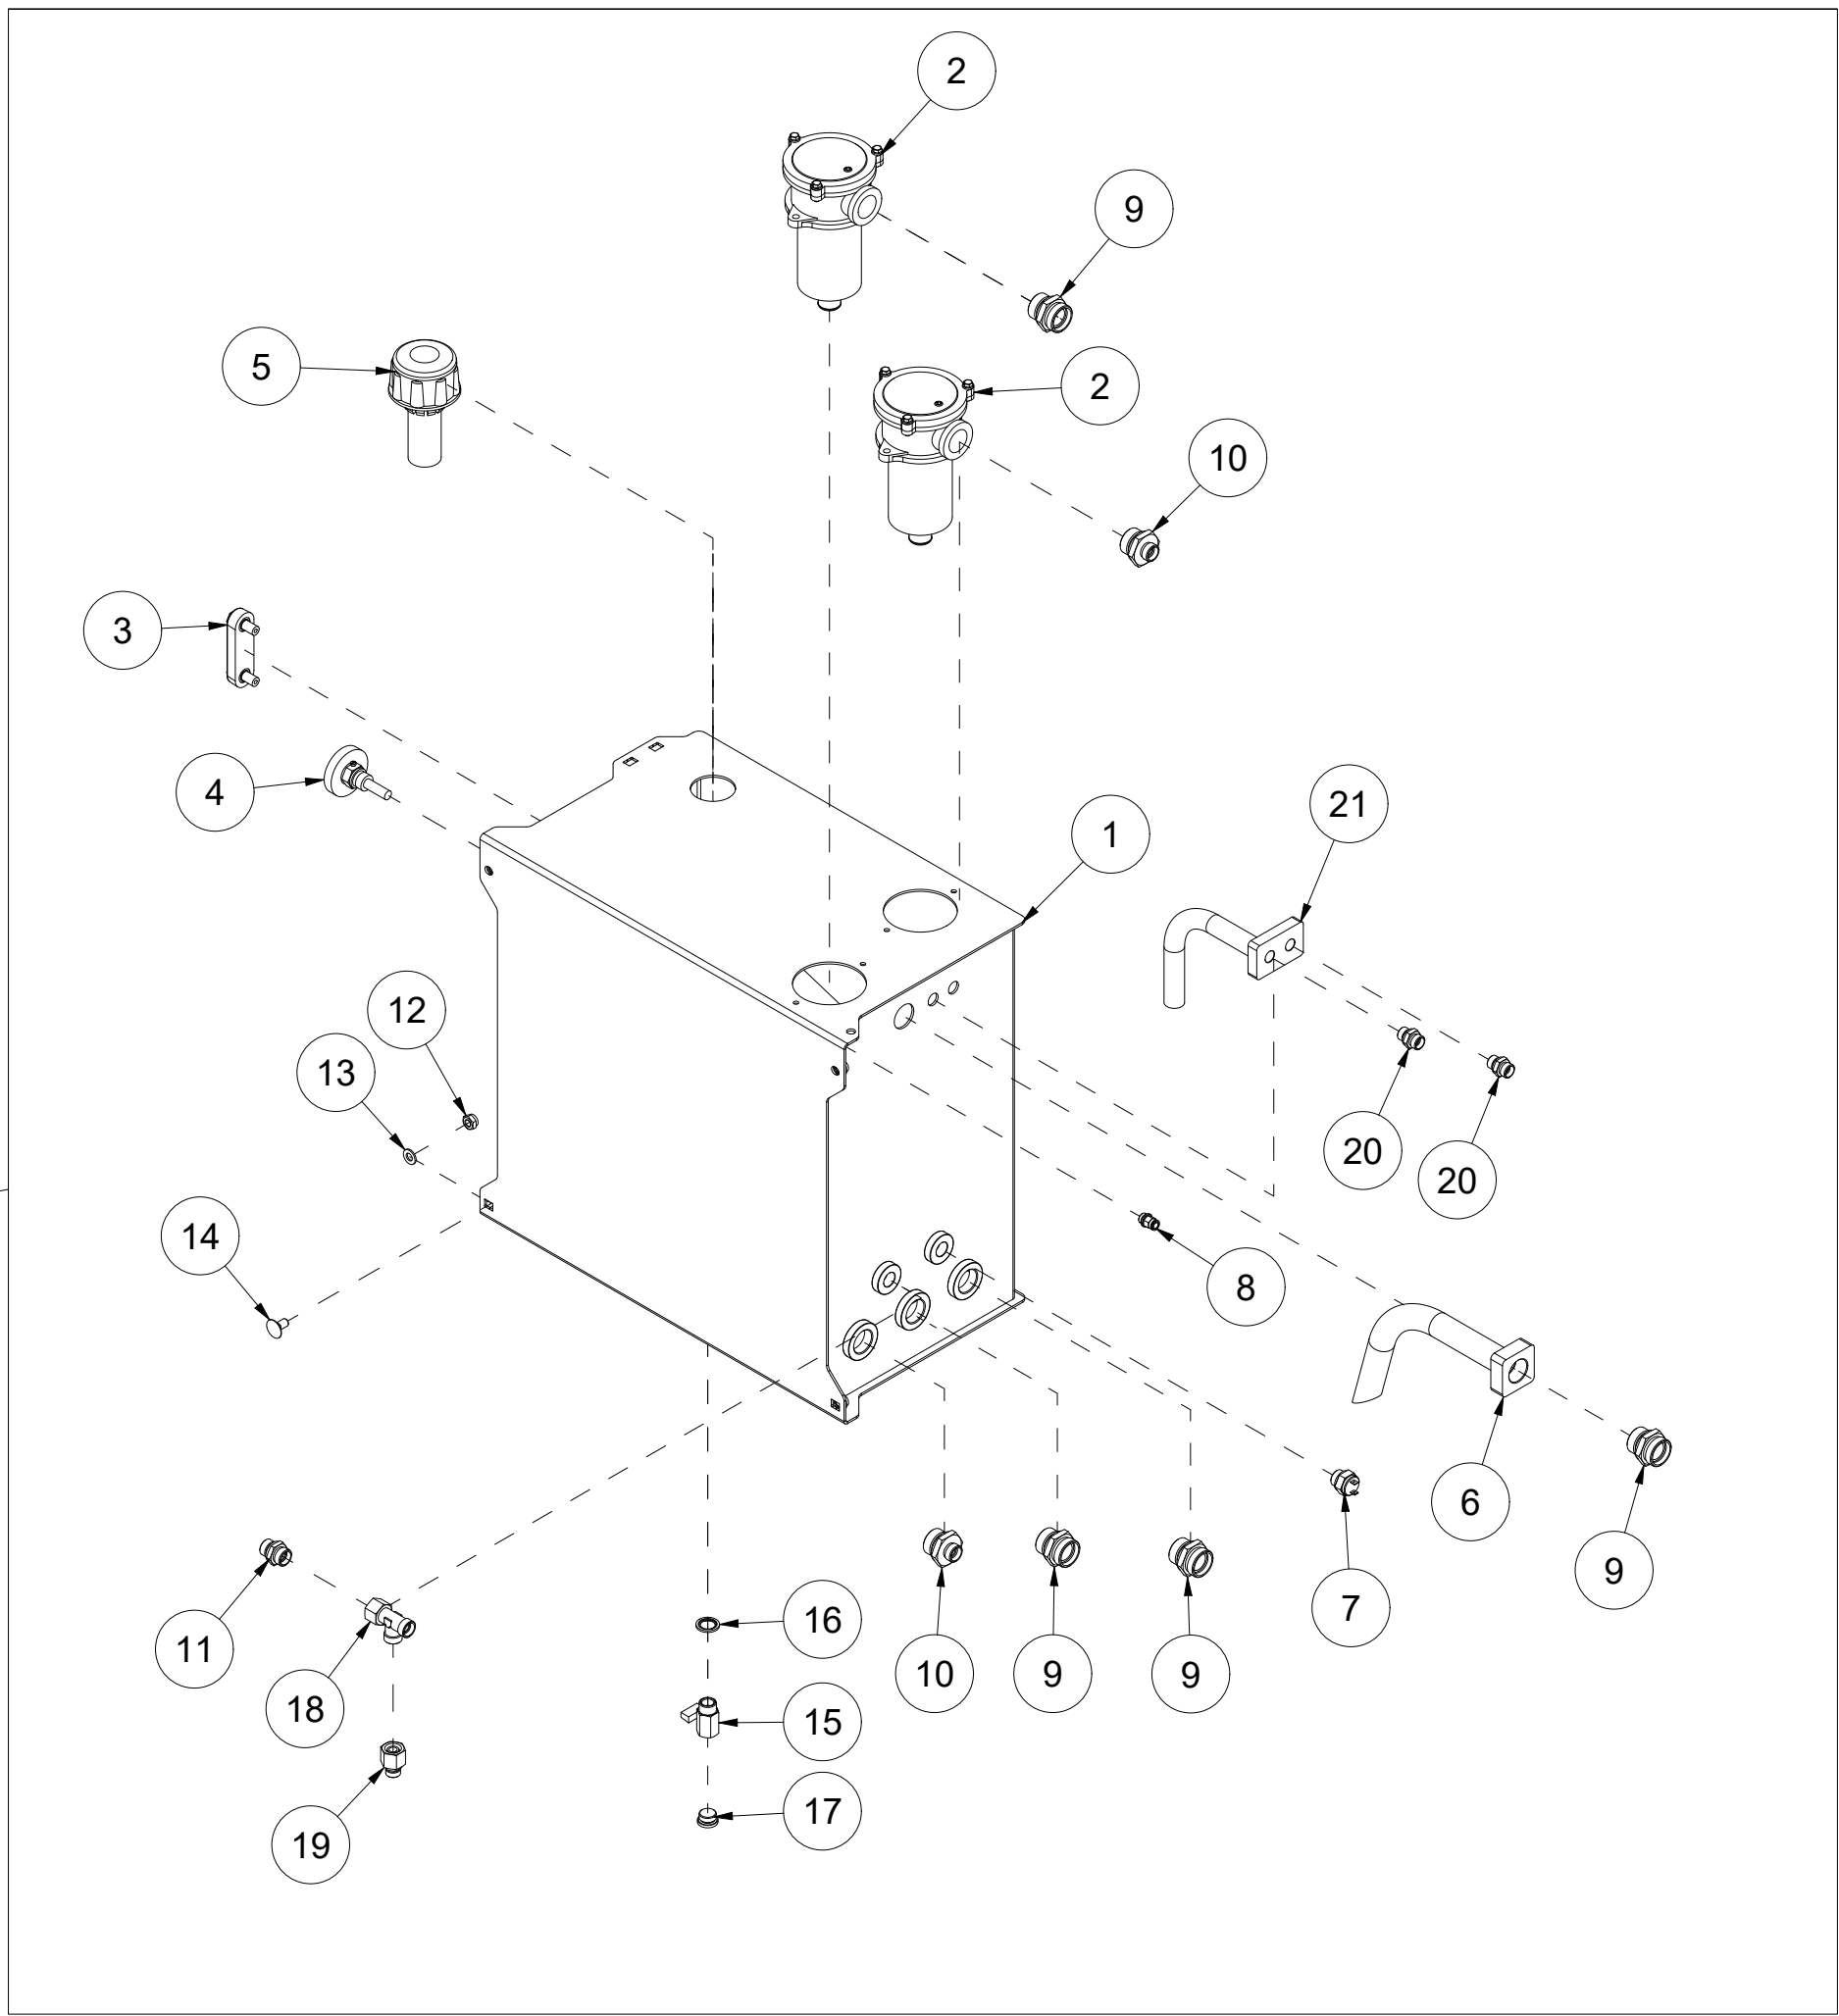

007 Oil tank VM450

Pos	Qty	Article no	Designation
1	1	41211005	Tank VM450
2	2	2251064	Return filter
3	1	2957821	Sight glass M12 L-76mm
4	1	2957825	Thermometer
5	1	2931018	Filling cap
6	1	41211116	Tank tube
7	1	4233010	Thermostat 80 degrees
8	1	2957818	Flash fittings 8mm 1/4" straight
9	4	2957782	Hexagon nipple GEK BSP 1" L28 ED
10	2	2957780	Hexagon nipple GEK BSP 1" L15 ED
11	1	2957768	Hexagon nipple GEK BSP 1/2" L15 ED
12	4	2483610	Locking nut M10 EIZn DIN 985
13	4	2531060	Washer M10 EIZn DIN 125
14	1	2344295	Locking screw M10x20 EIZn 8.8 DIN 603
15	1	2957601	Ball valve mini 1/2" in/out threads
16	1	2957861	Hydraulic gasket 1/2"
17	1	2957421	Plug 1/2" w/Gasket brass. chrome
18	1	2957776	T-Hexagon nipple EVLK 15L
19	1	2957513	Transition L15-L12
20	2	2957749	Hexagon nipple GEK BSP 3/8" L12 ED
21	1	41211219	Tank tube