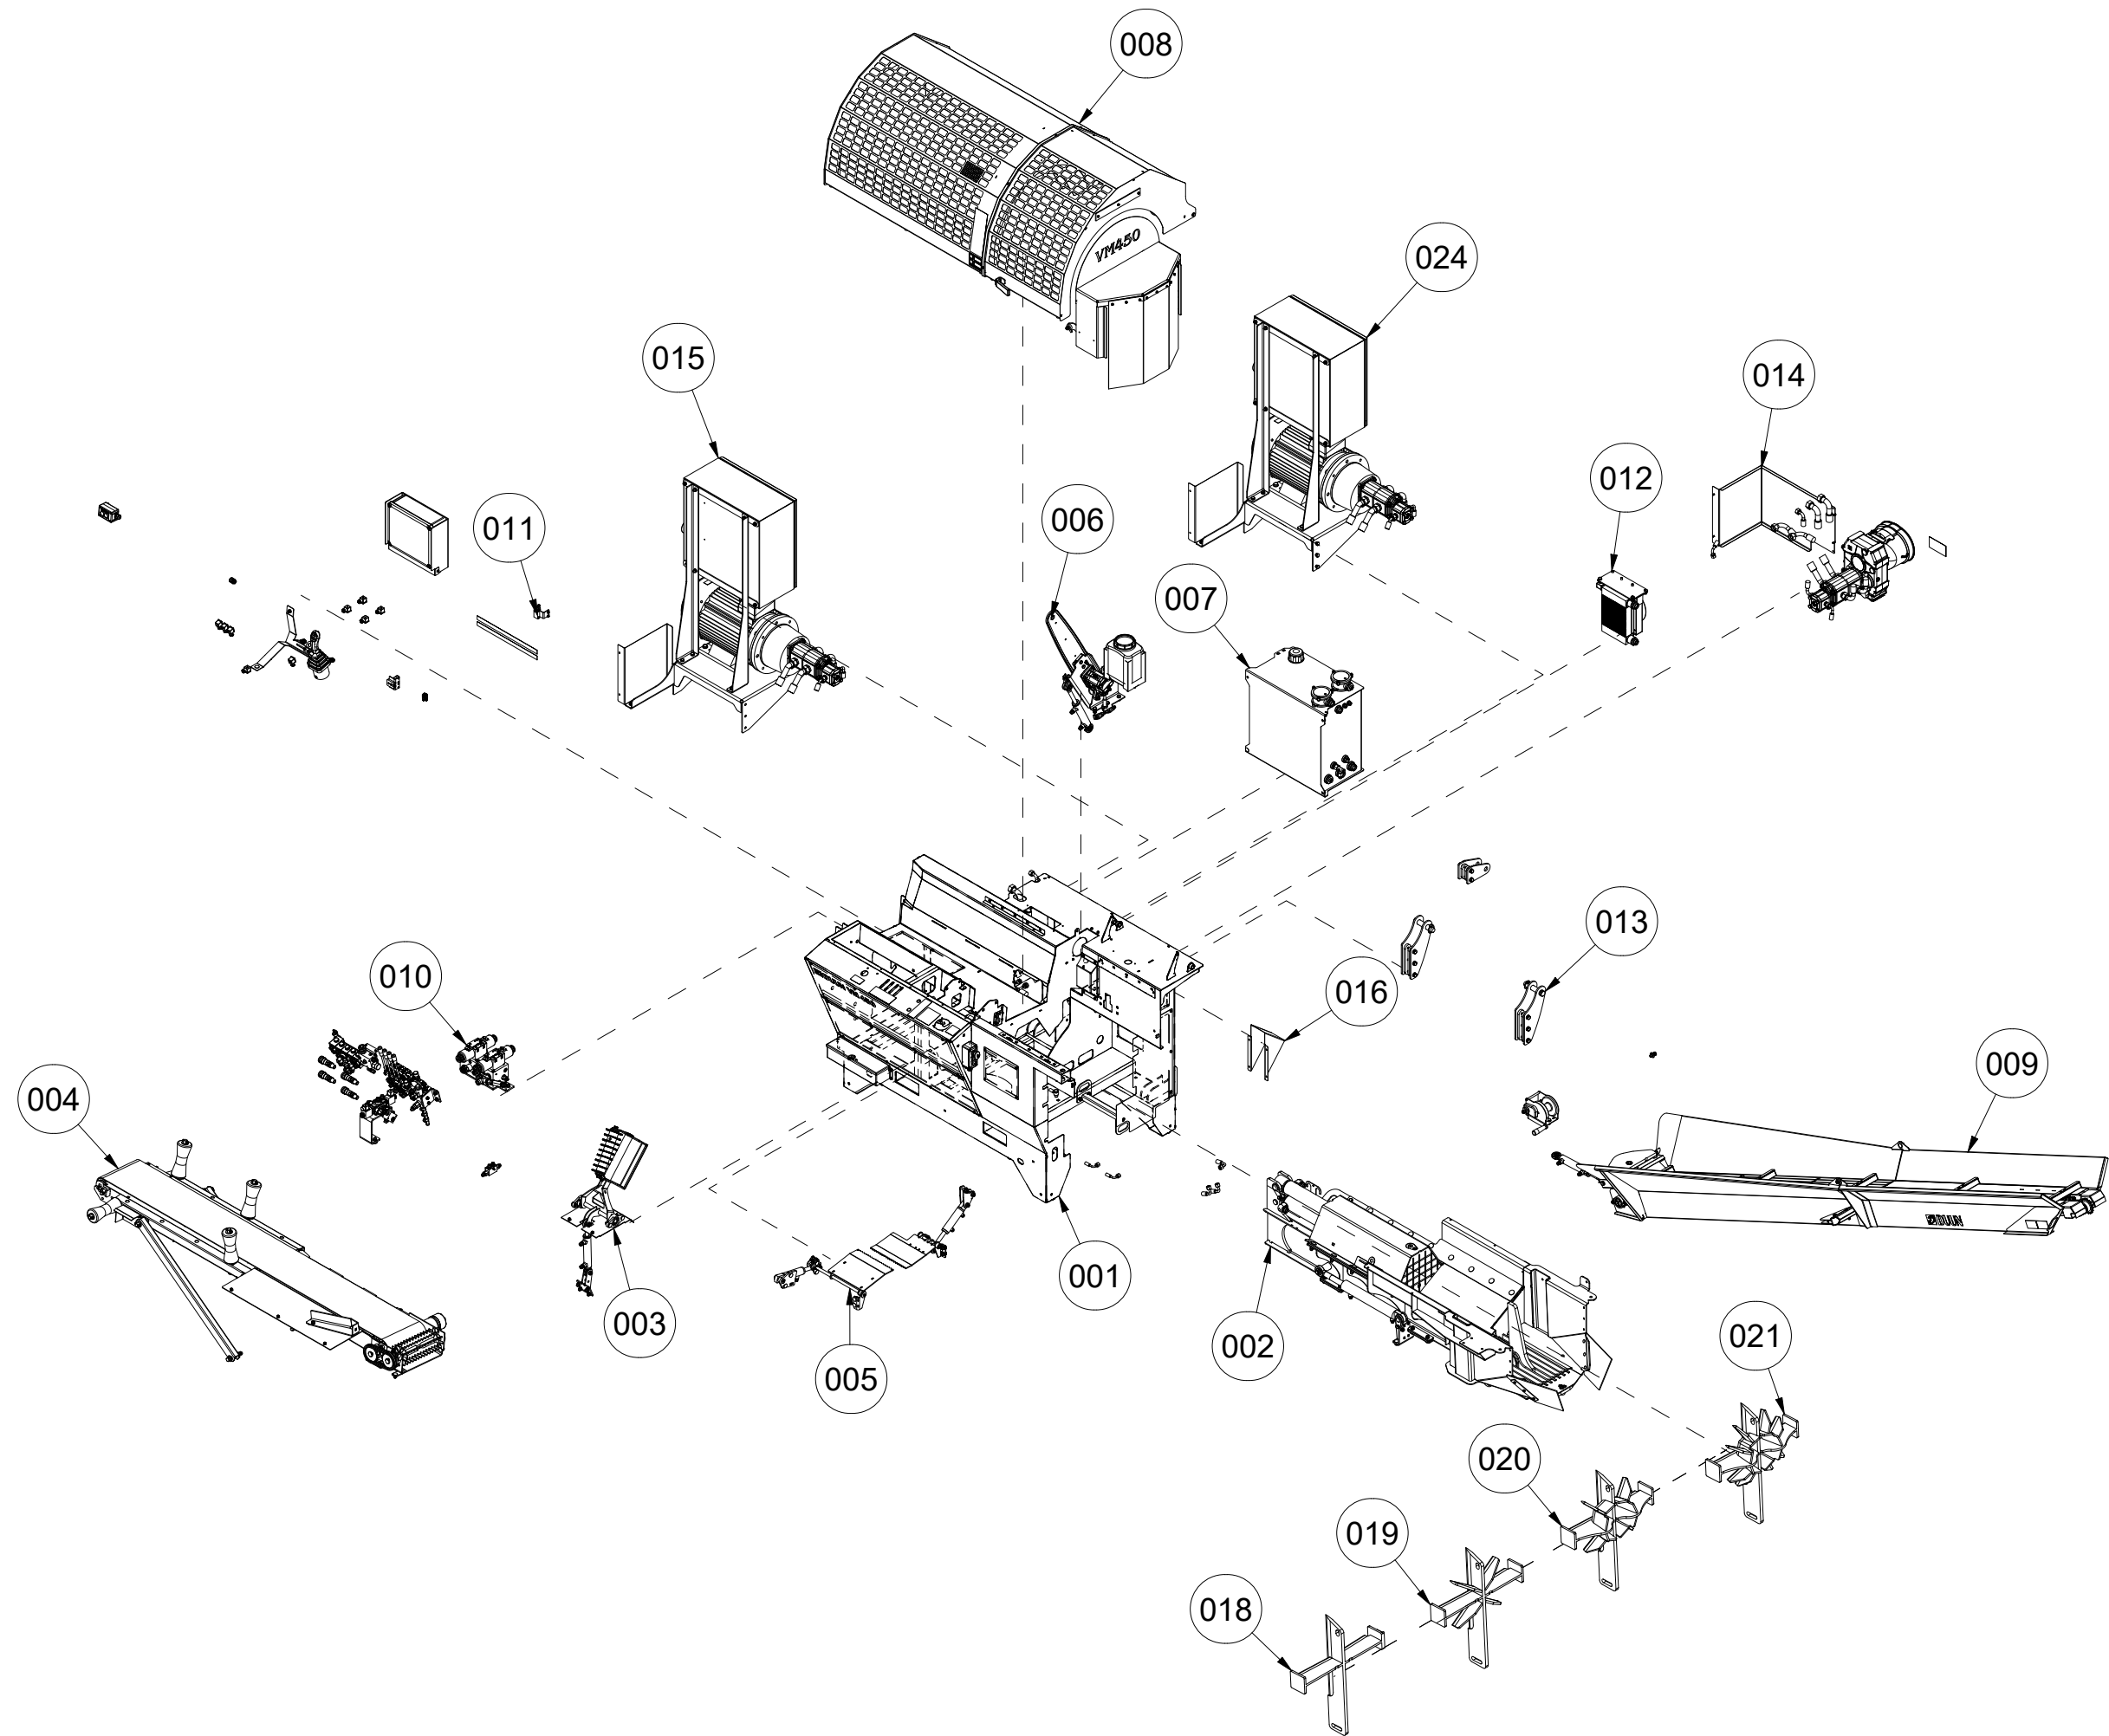

VM450 Spare parts catalogue

Duun Industrier as
7630 Åsen, Norway
www.duun.no

001 Chassis VM450

| Pos | Qty | Article no | Designation |
|-----|-----|------------|---|
| 1 | 1 | 41211003 | Chassis |
| 2 | 2 | 41211059 | Front cover |
| 3 | 58 | 2451196 | Hexagon screw with flange M6x10 EIZn 8.8 DIN 6921 |
| 4 | 4 | 41211091 | Cover |
| 5 | 1 | 41211093 | Rear cover |
| 6 | 1 | 41211097 | Cover |
| 7 | 13 | 2476197 | Hexagon socket head cap screw M6x12 EIZn ISO 7380 |
| 8 | 1 | 41211013 | Safety bracket |
| 9 | 2 | 2344330 | Locking screw M10x25 EIZn 8.8 DIN 603 |
| 10 | 2 | 2483610 | Locking nut M10 EIZn DIN 985 |
| 11 | 2 | 2531060 | Washer M10 EIZn DIN 125 |
| 12 | 1 | 41211092 | Side cover |
| 13 | 4 | 2422297 | Hexagon screw M10x25 EIZn 8.8 DIN 933 |
| 14 | 1 | 41211078 | Cover |
| 15 | 1 | 41211068 | Length indicator 20-60 cm |
| 16 | 1 | 41211125 | Length indicator senor 20-60cm |
| 17 | 2 | 2533038 | Body washer M6 EIZn DIN 9021 |
| 18 | 1 | 41211162 | Length indicator |
| 19 | 1 | 41211094 | Cover |
| 20 | 1 | 41211096 | Plate |
| 21 | 2 | 2422200 | Hexagon screw M6x16 EIZn 8.8 DIN 933 |
| 22 | 4 | 2531039 | Washer M6 EIZn DIN 125 |
| 23 | 2 | 2483608 | Locking nut M6 EIZn DIN 985 |
| 24 | 1 | 41211106 | Cover |
| 25 | 1 | 41211220 | Toolbox |
| 26 | 1 | 41211221 | Toolbox lid |
| 27 | 2 | 2477130 | Unbrako cylinder screw M4x10 EIZn DIN 912 |
| 28 | 2 | 2483606 | Locking nut M4 EIZn DIN 985 |
| 29 | 4 | 2531023 | Washer M4 EIZn DIN 125 |
| 30 | 1 | 2556138 | Linch pin Ø6 |
| 31 | 1 | 2935036 | Adhesive label 75x40 Speed conveyor belt |
| 32 | 1 | 2935163 | Adhesive label 50x150 Saw power |
| 33 | 1 | 2935167 | Adhesive label 160x60 Operation |
| 34 | 1 | 2935164 | Adhesive label 100x100 Operation |
| 35 | 1 | 2935175 | Adhesive label VM450 |
| 36 | 1 | 41211095 | Hose holder |
| 37 | 2 | 2451197 | Hexagon screw with flange M6x12 EIZn 8.8 DIN6921 |