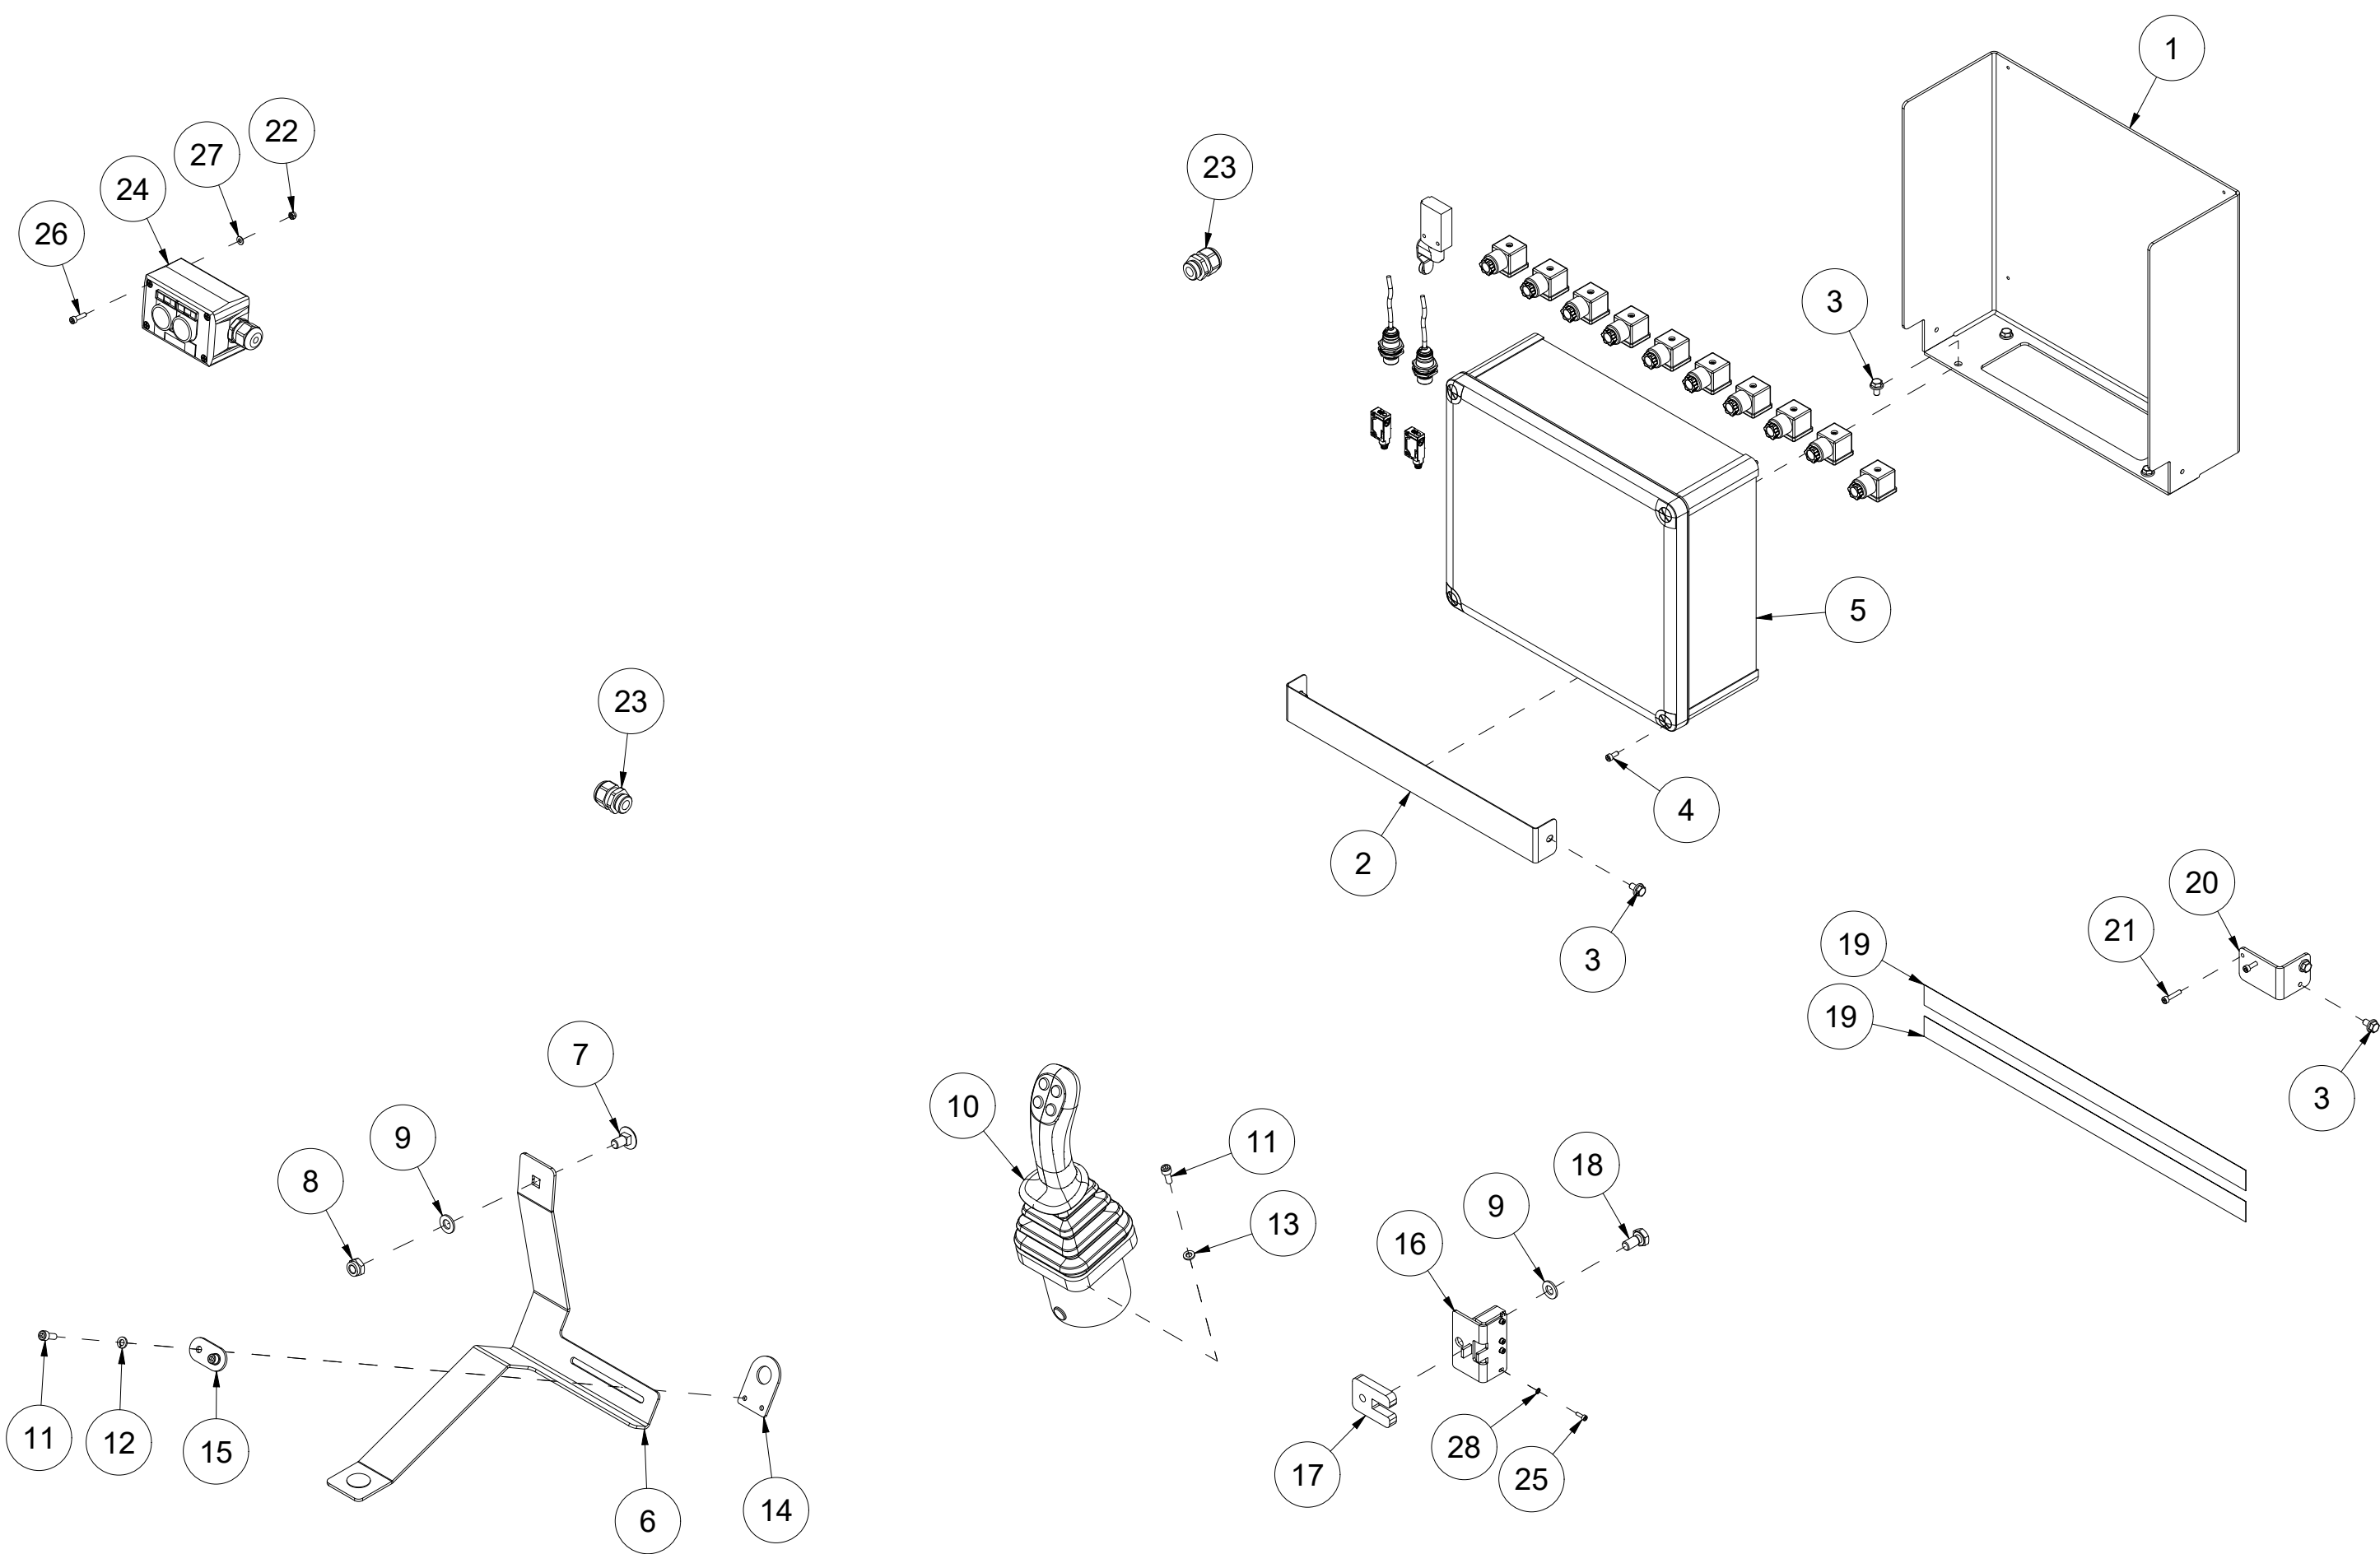

011 Electric steering VM450

Pos	Qty	Article no	Designation
1	1	41211087	Electrical box bracket
2	1	41211113	Cover
3	8	2451196	Hexagon screw with flange M6x10 EIZn 8.8 DIN 6921
4	4	2477130	Unbrako cylinder screw M4x10 EIZn DIN 912
5	1	41211225	Junction box VM450 Complete
6	1	41211075	Senor bracket 1
7	2	2344295	Locking screw M10x20 EIZn 8.8 DIN 603
8	2	2483610	Locking nut M10 EIZn DIN 985
9	3	2531060	Washer M10 EIZn DIN 125
10	1	2955451	Joystick with electrical switches
11	6	2477200	Unbrako cylinder screw M6x16 EIZn DIN 912
12	6	2534039	Spring washer M6 EIZn DIN 127
13	4	2531039	Washer M6 EIZn DIN 125
14	1	41211104	Sensor plate
15	1	41211111	Sensor washer
16	1	41211033	Photocell bracket
17	1	41211064	Fastening plate
18	1	2422295	Hexagon screw M10x20 EIZn 8.8 DIN 933
19	2	41211063	Reflex
20	1	41211115	Safety switch bracket
21	2	2477139	Unbrako cylinder screw M4x20 EIZn DIN 912
22	4	2483606	Locking nut M4 EIZn DIN 985
23	2	4127615	Nipple with strain relief M20
24	1	41211230	Push button box 2-Hole complete
25	4	2477103	Unbrako cylinder screw M3x10 EIZn DIN 912
26	2	2477135	Unbrako cylinder screw M4x16 EIZn DIN 912
27	4	2531023	Unbrako cylinder screw M4 EIZn DIN 125
28	4	2535021	Star washer M3 EIZn DIN 6798A