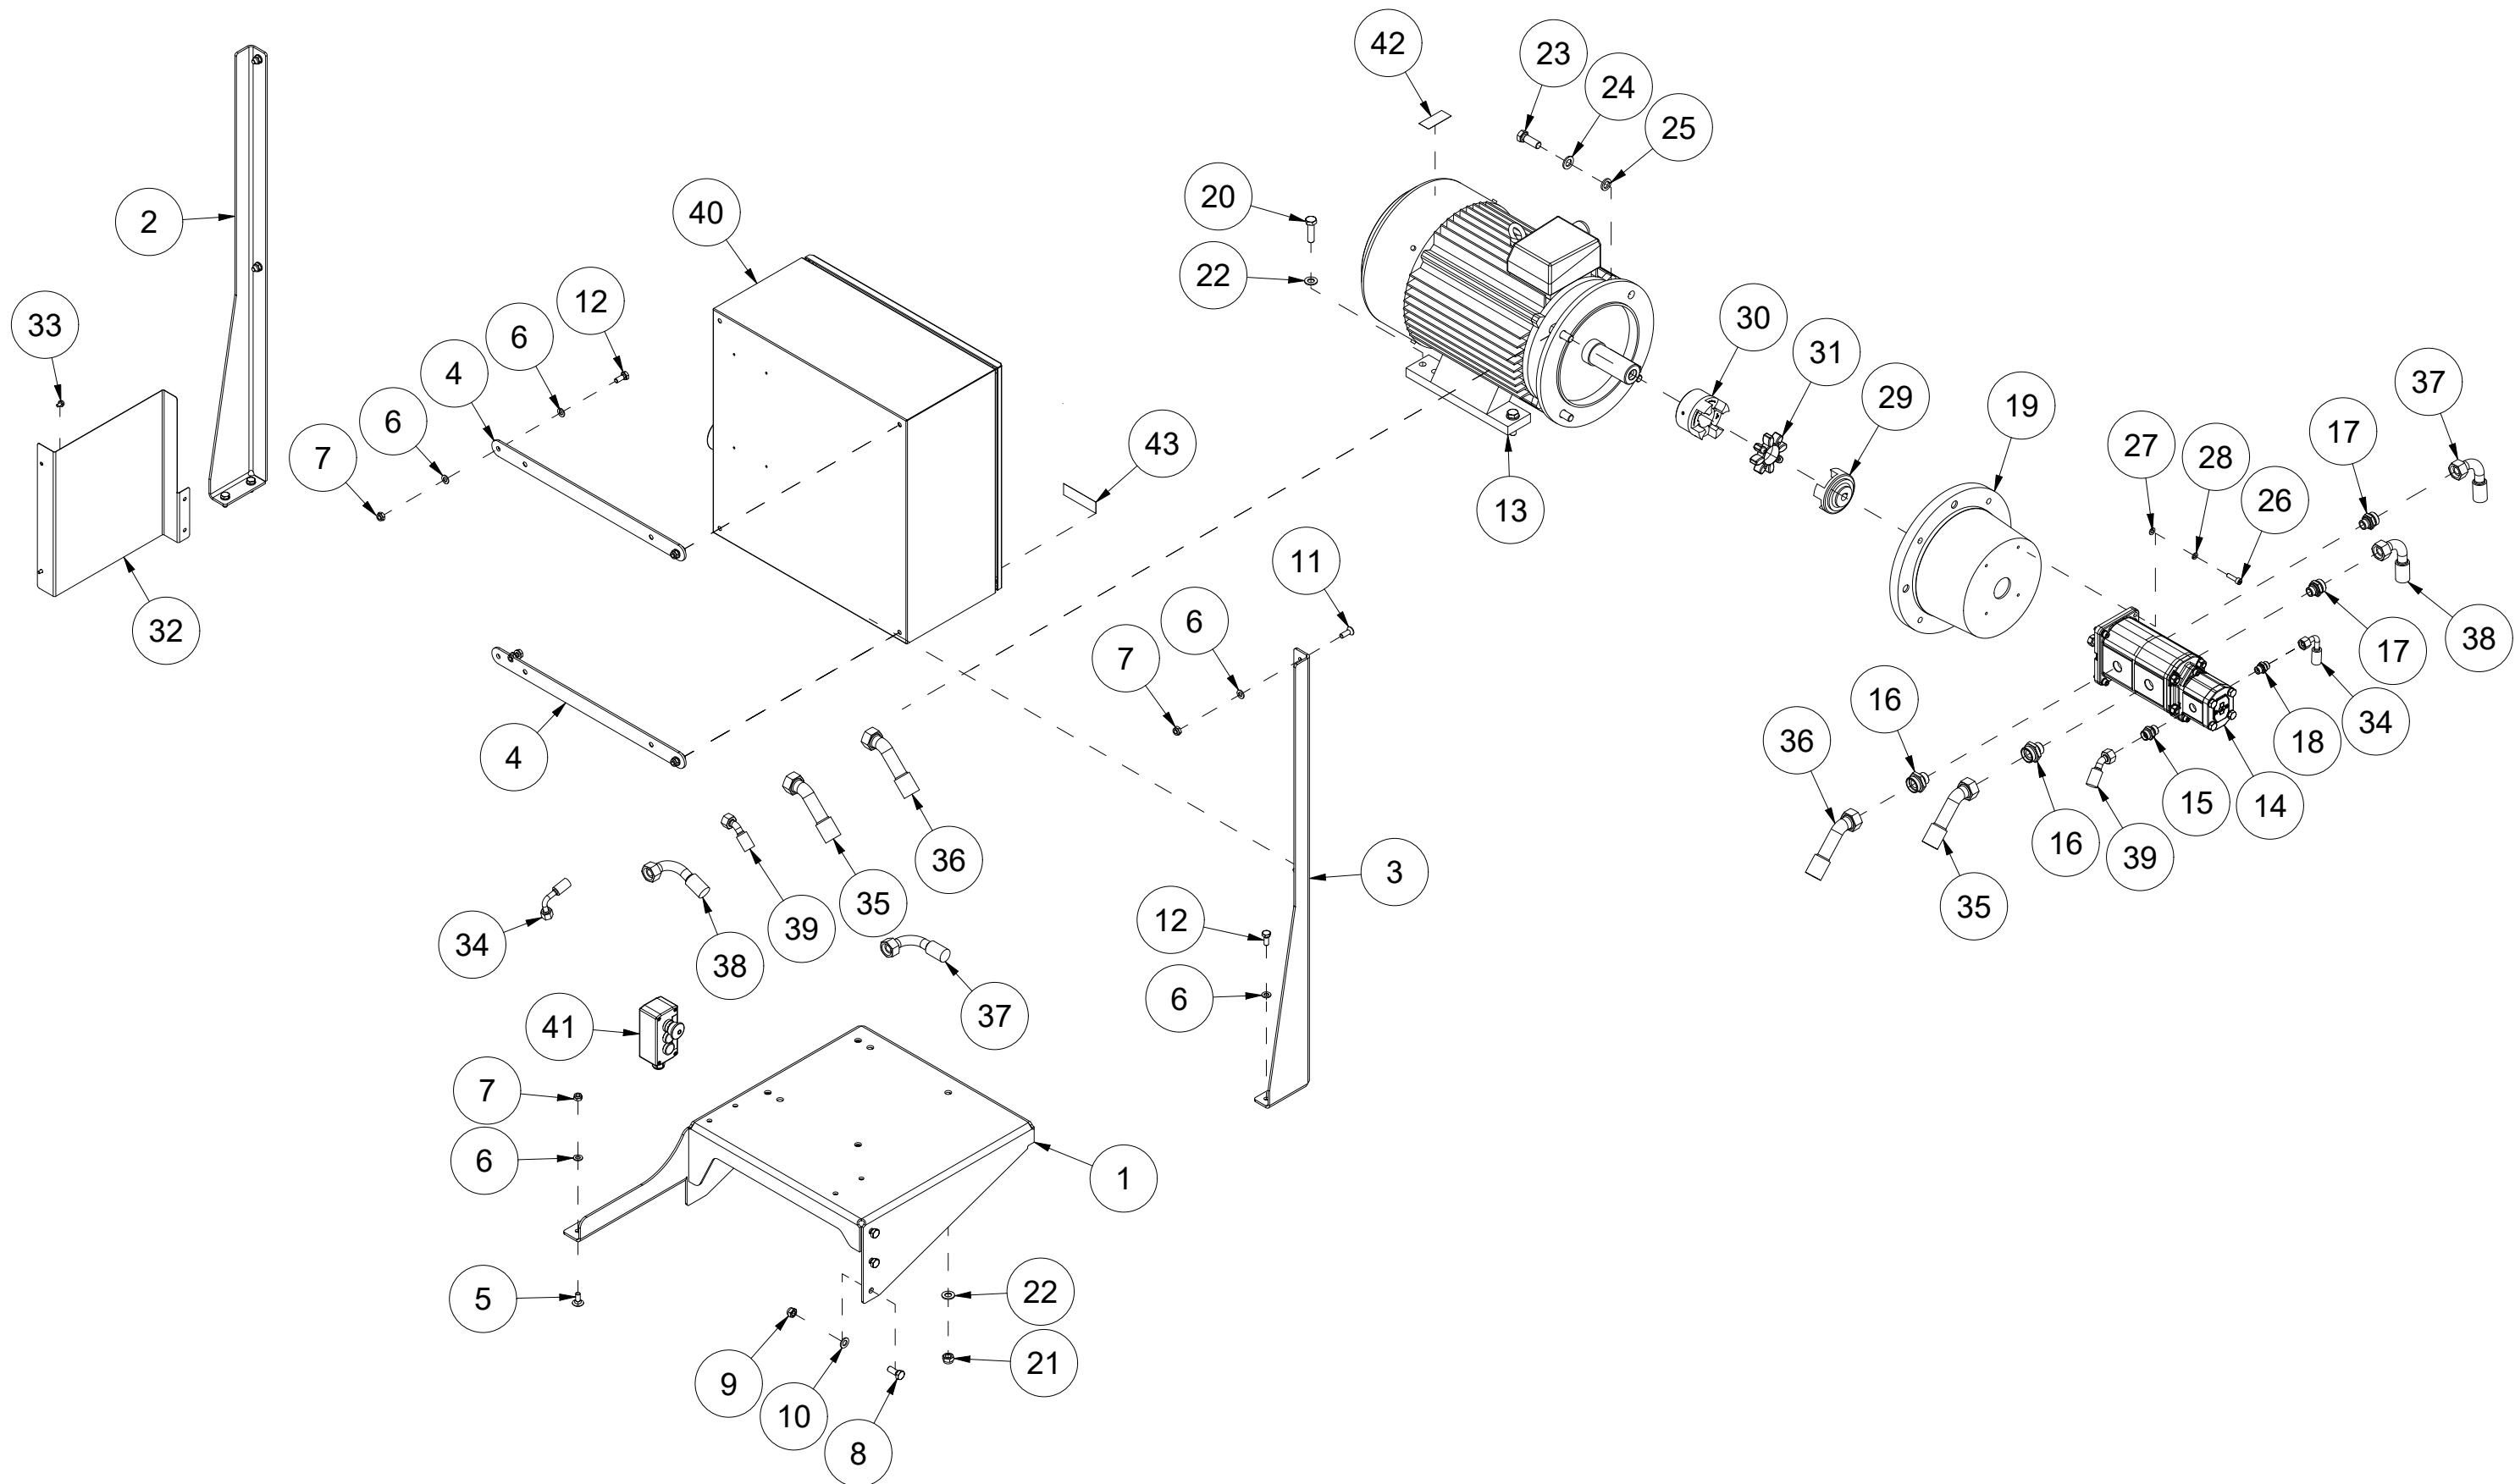

015 Electric operation 400V VM450

Pos	Qty	Article no	Designation
1	1	41211124	Engine mount
2	1	41211126	Left side cabinet leg
3	1	41211128	Right side cabinet leg
4	2	41211131	Attachment rail
5	4	2344330	Locking screw M10x25 EIZn 8.8 DIN 603
6	24	2531060	Washer M10 EIZn DIN 125
7	16	2483610	Locking nut M10 EIZn DIN 985
8	3	2422348	Hexagon screw M12x30 EIZn 8.8 DIN 933
9	3	2483611	Locking nut M12 EIZn DIN 985
10	3	2531069	Washer M12 EIZn DIN 125
11	4	2472299	Unbrako socket head screw M10x30 EIZn DIN 7991
12	8	2422297	Hexagon screw M10x25 EIZn 8.8 DIN 933
13	1	4257119	Electric motor 18,5kw230/400V leg and flange
14	1	2955560	Triple cog wheel pump 36+36+12
15	1	2957768	Hexagon nipple GEK BSP 1/2" L15 ED
16	2	2957774	Hexagon nipple GEK BSP 3/4" L28 ED
17	2	2957762	Hexagon nipple GEK BSP 1/2" L22 ED
18	1	2957749	Hexagon nipple GEK BSP 3/8" L12 ED
19	1	2962192	Flange PRE350/175/25
20	4	2422402	Hexagon screw M14x50 EIZn 8.8 DIN 931
21	4	2483612	Locking nut M14 EIZn DIN 985
22	8	2531072	Washer M14 EIZn DIN 125
23	4	2422491	Hexagon screw M16x45 EIZn 8.8 DIN 933
24	4	2531078	Washer M16 EIZn DIN 125
25	4	2534078	Spring washer M16 EIZn DIN 127
26	4	2477248	Unbrako cylinder screw M8x30 EIZn DIN 912
27	4	2531047	Washer M8 EIZn DIN 125
28	4	2534047	Spring washer M8 EIZn DIN 127
29	1	2962195	Coupling Softex 42/55.N3 pumping
30	1	2962194	Coupling Softex 42/55.48 GG motors
31	1	2245007	Plastic cross Softex 42/55 92`Shore (white)
32	1	41211132	EI machine cover
33	4	2451196	Hexagon screw with flange M6x10 EIZn 8.8 DIN 6921
34	1	2958429	Hydraulic hose 3/8" L2250
35	1	2958448	Hydraulic hose 1" L1150
36	1	2958448	Hydraulic hose 1" L1150
37	1	2958444	Hydraulic hose 3/4" L1100
38	1	2958444	Hydraulic hose 3/4" L1100
39	1	2958437	Hydraulic hose 1/2" L1200
40	1	41211236	Electrical Cabinet 600x600x300 Complete 400V
41	1	41211240	Pushbutton box 3-Hole complete
42	1	2935037	Adhesive label Arrow
43	1	2935021	Adhesive label 90x30mm-400v red