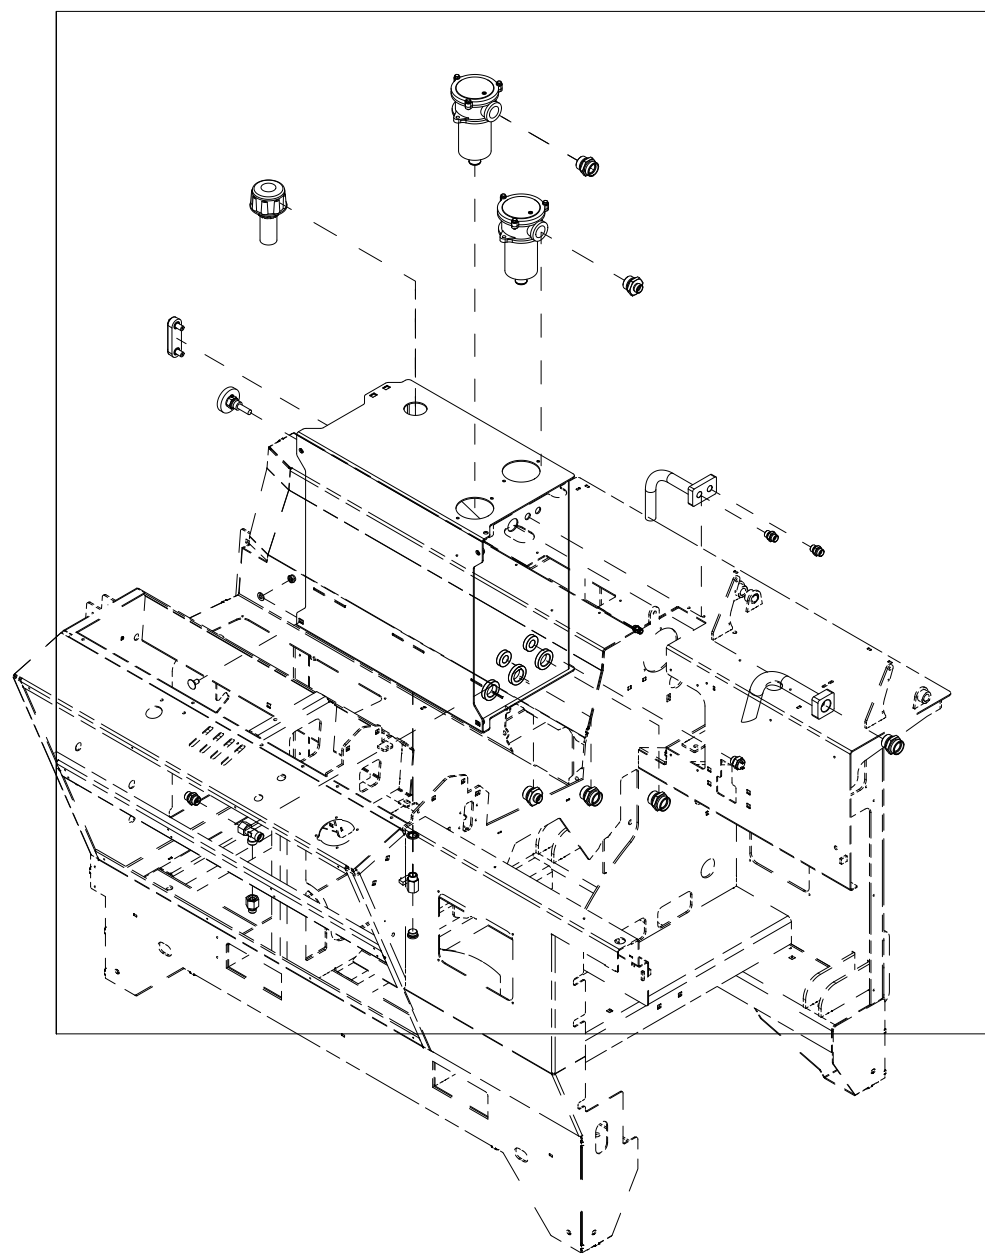

007 Oil tank VM450

Pos	Qty	Article no	Designation
1	1	41211005	Tank VM450
2	2	2251064	Return filter
3	1	2957821	Sight glass M12 L-76mm
4	1	2957825	Thermometer
5	1	2931018	Filling cap
6	1	41211116	Tank tube
7	1	4233010	Thermostat 80 degrees
8	1	2957818	Flash fittings 8mm 1/4" straight
9	4	2957782	Hexagon nipple GEK BSP 1" L28 ED
10	2	2957780	Hexagon nipple GEK BSP 1" L15 ED
11	1	2957768	Hexagon nipple GEK BSP 1/2" L15 ED
12	4	2483610	Locking nut M10 EIZn DIN 985
13	4	2531060	Washer M10 EIZn DIN 125
14	1	2344295	Locking screw M10x20 EIZn 8.8 DIN 603
15	1	2957601	Ball valve mini 1/2" in/out threads
16	1	2957861	Hydraulic gasket 1/2"
17	1	2957421	Plug 1/2" w/Gasket brass. chrome
18	1	2957776	T-Hexagon nipple EVLK 15L
19	1	2957513	Transition L15-L12
20	2	2957749	Hexagon nipple GEK BSP 3/8" L12 ED
21	1	41211219	Tank tube