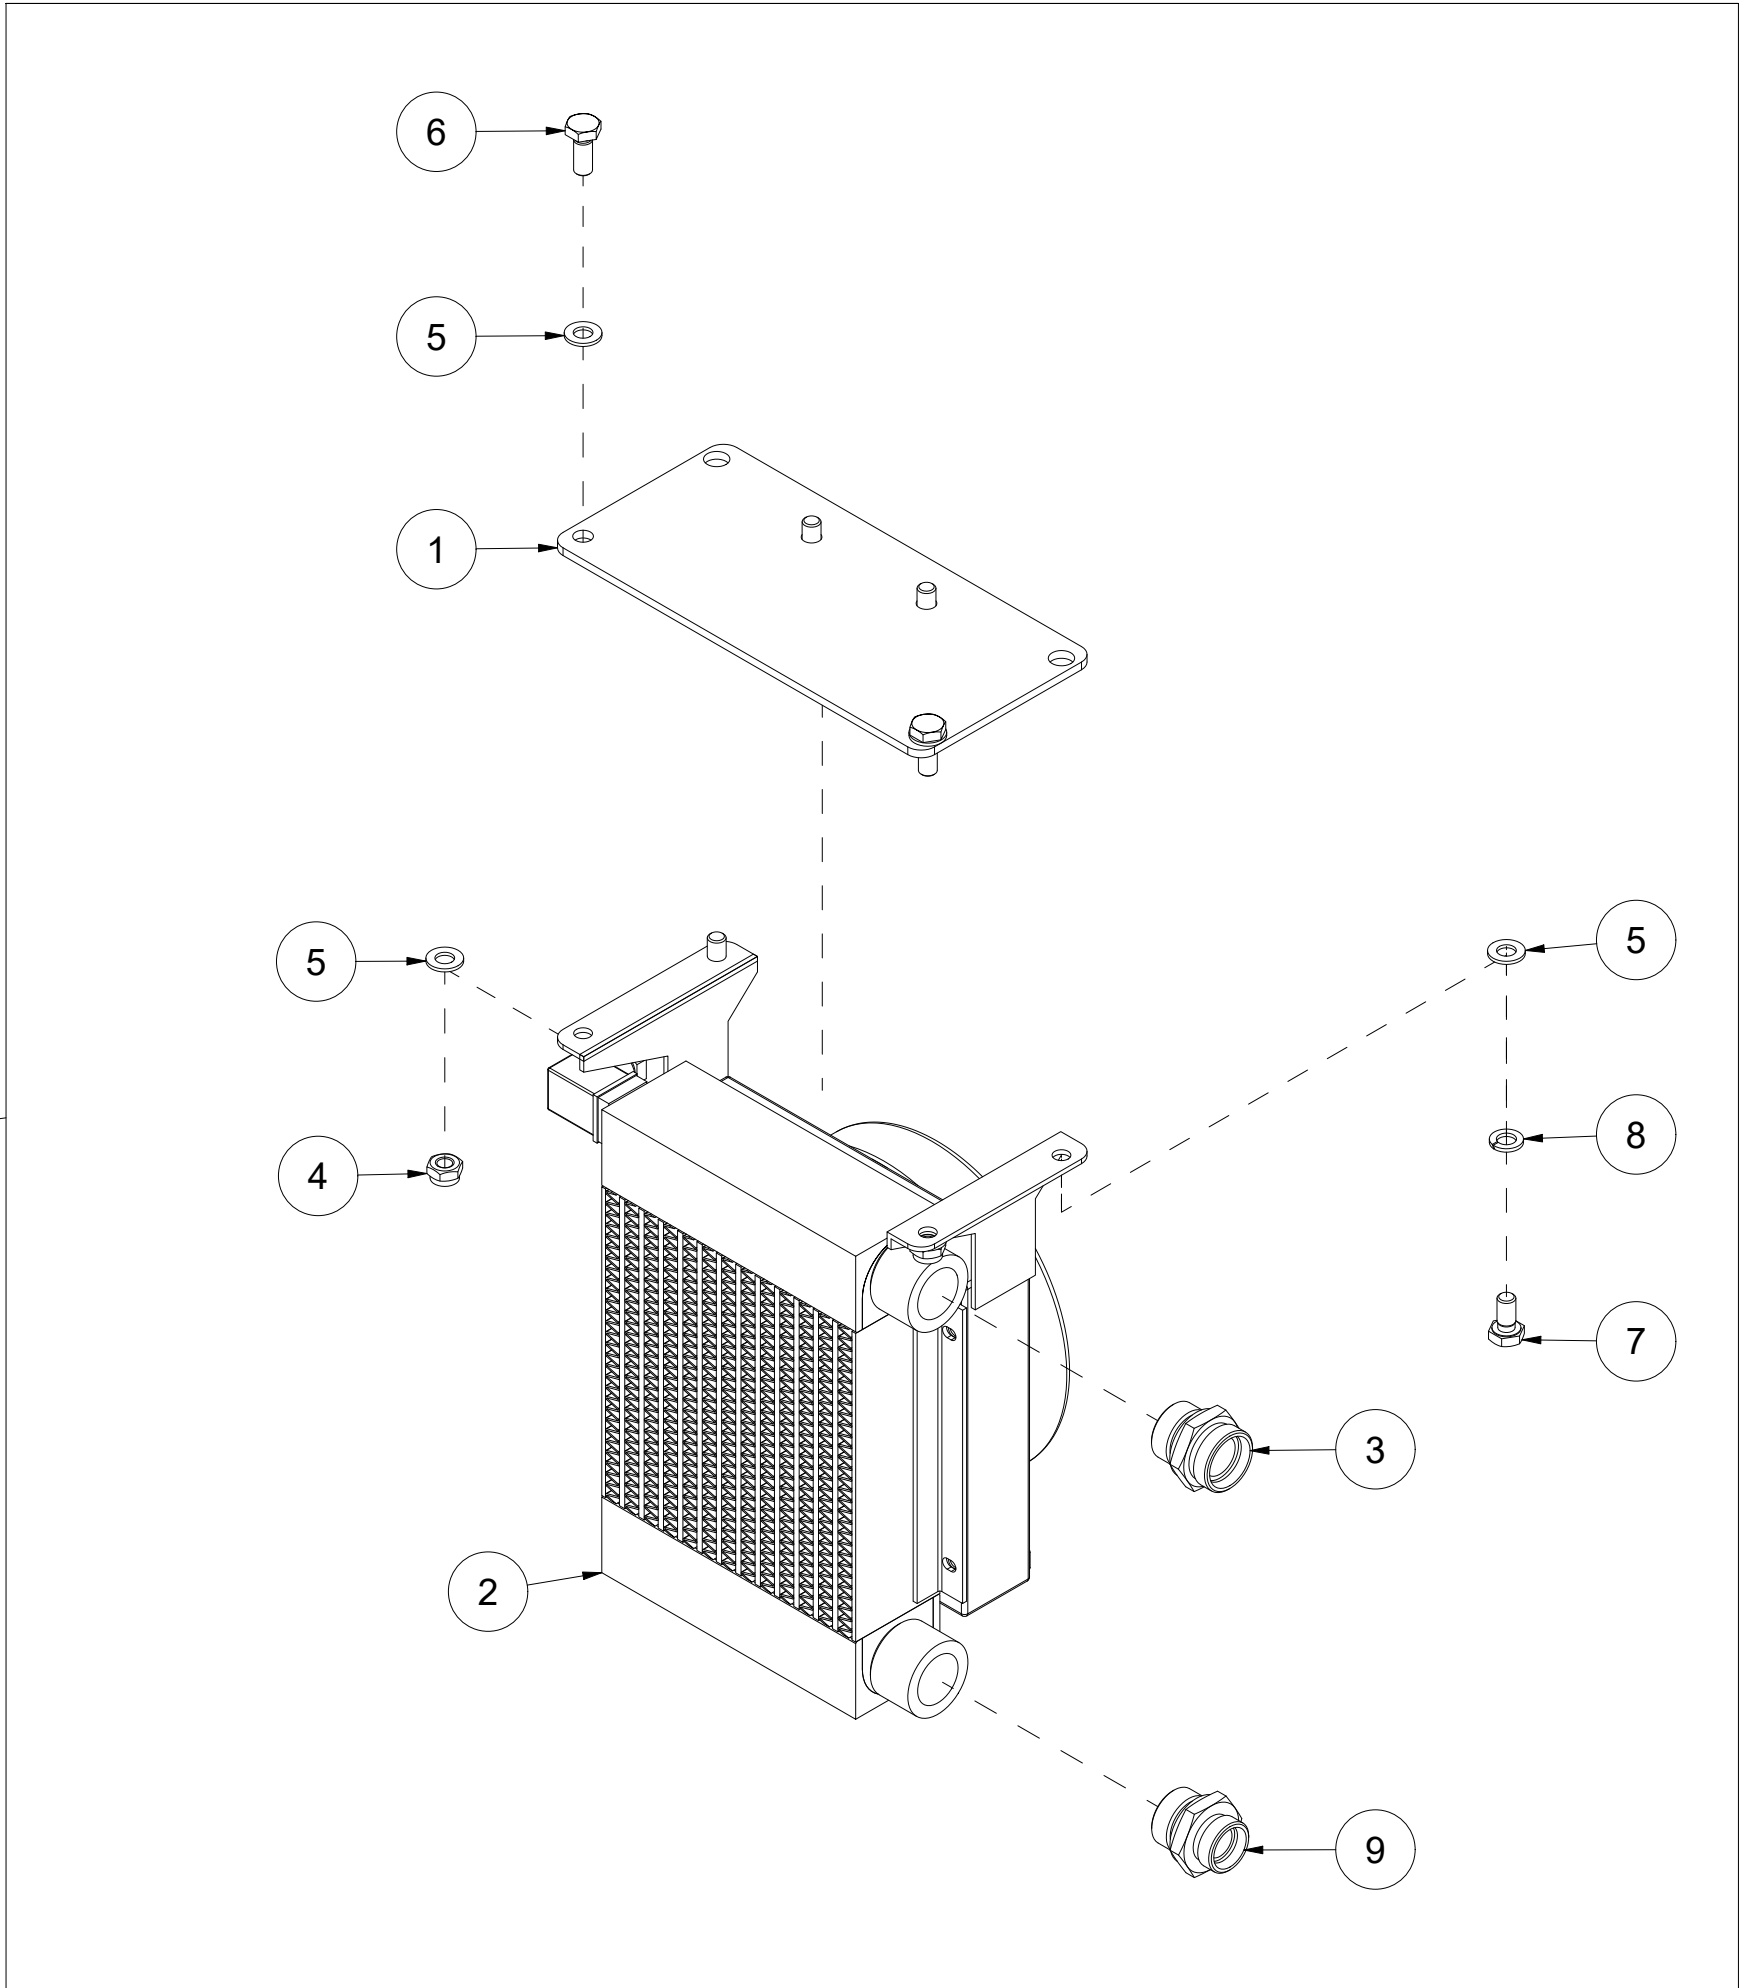

012 Oil cooler VM450

Pos	Qty	Article no	Designation
1	1	41211120	Plate
2	1	4253052	Oil cooler
3	1	2957782	Hexagon nipple GEK BSP 1" L28 ED
4	2	2483610	Locking nut M10 EIZn DIN 985
5	8	2531060	Washer M10 EIZn DIN 125
6	2	2422297	Hexagon screw M10x25 EIZn 8.8 DIN 933
7	4	2422295	Hexagon screw M10x20 EIZn 8.8 DIN 933
8	4	2534060	Spring washer M10 EIZn DIN 127
9	1	2957781	Hexagon nipple GEK BSP 1" L22 ED