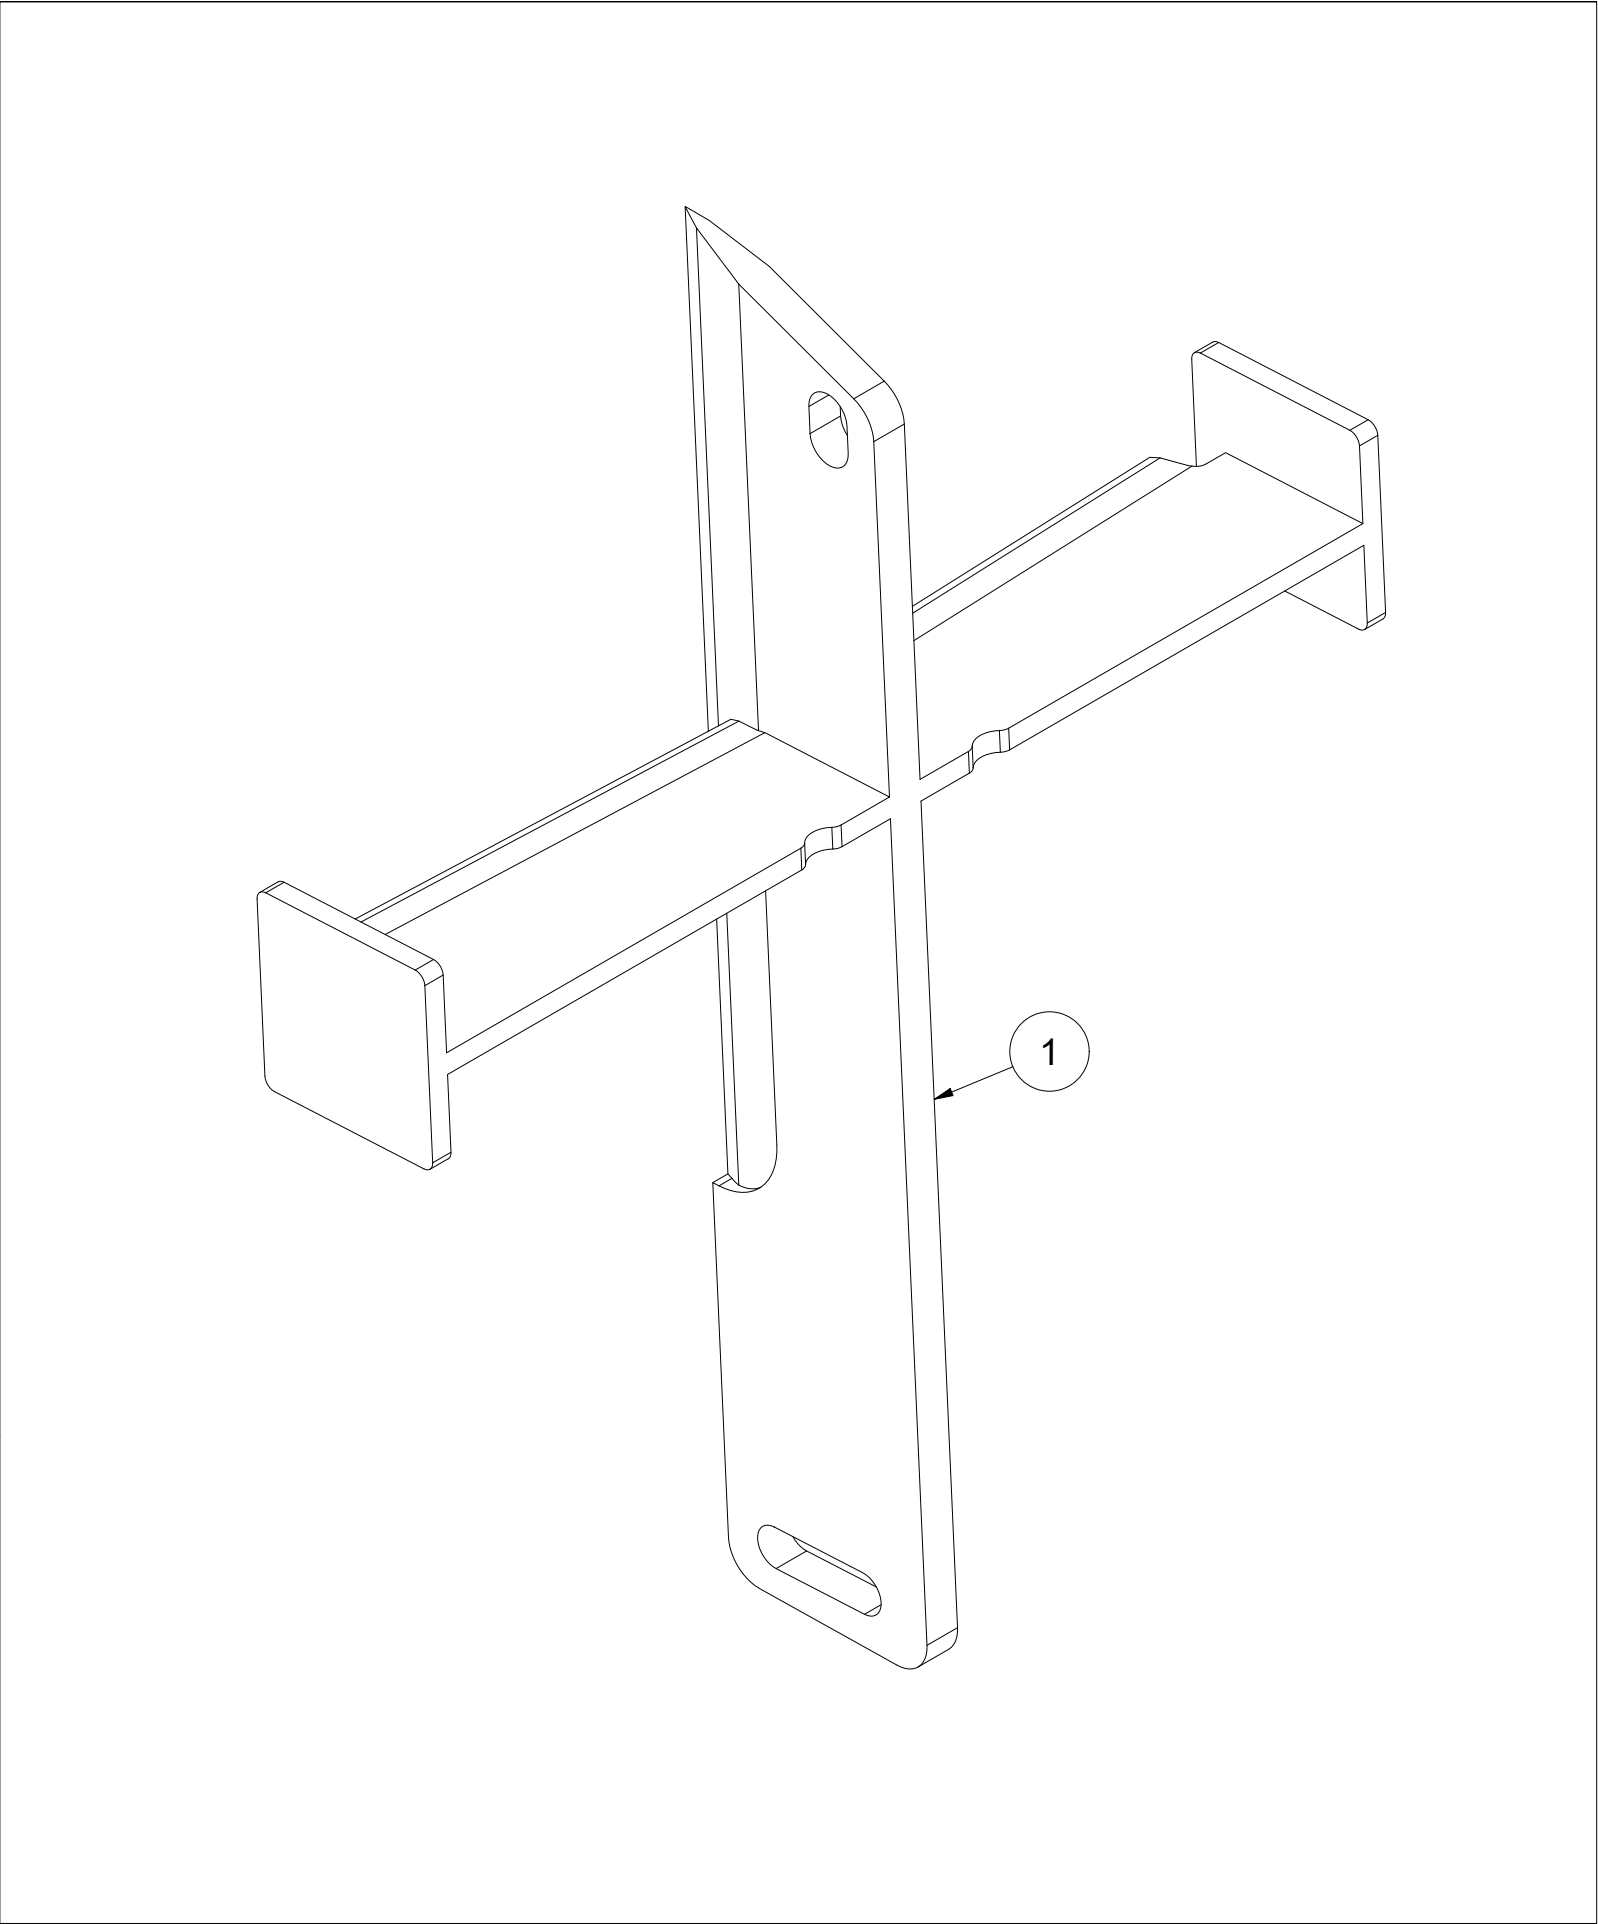

Pos	Qty	Article no	Designation
1	1	41311121	Funnel
2	4	2451196	Hexagon screw with flange M6x10 EIZn 8.8 DIN 6921

018 4-parts splitting knife VM450