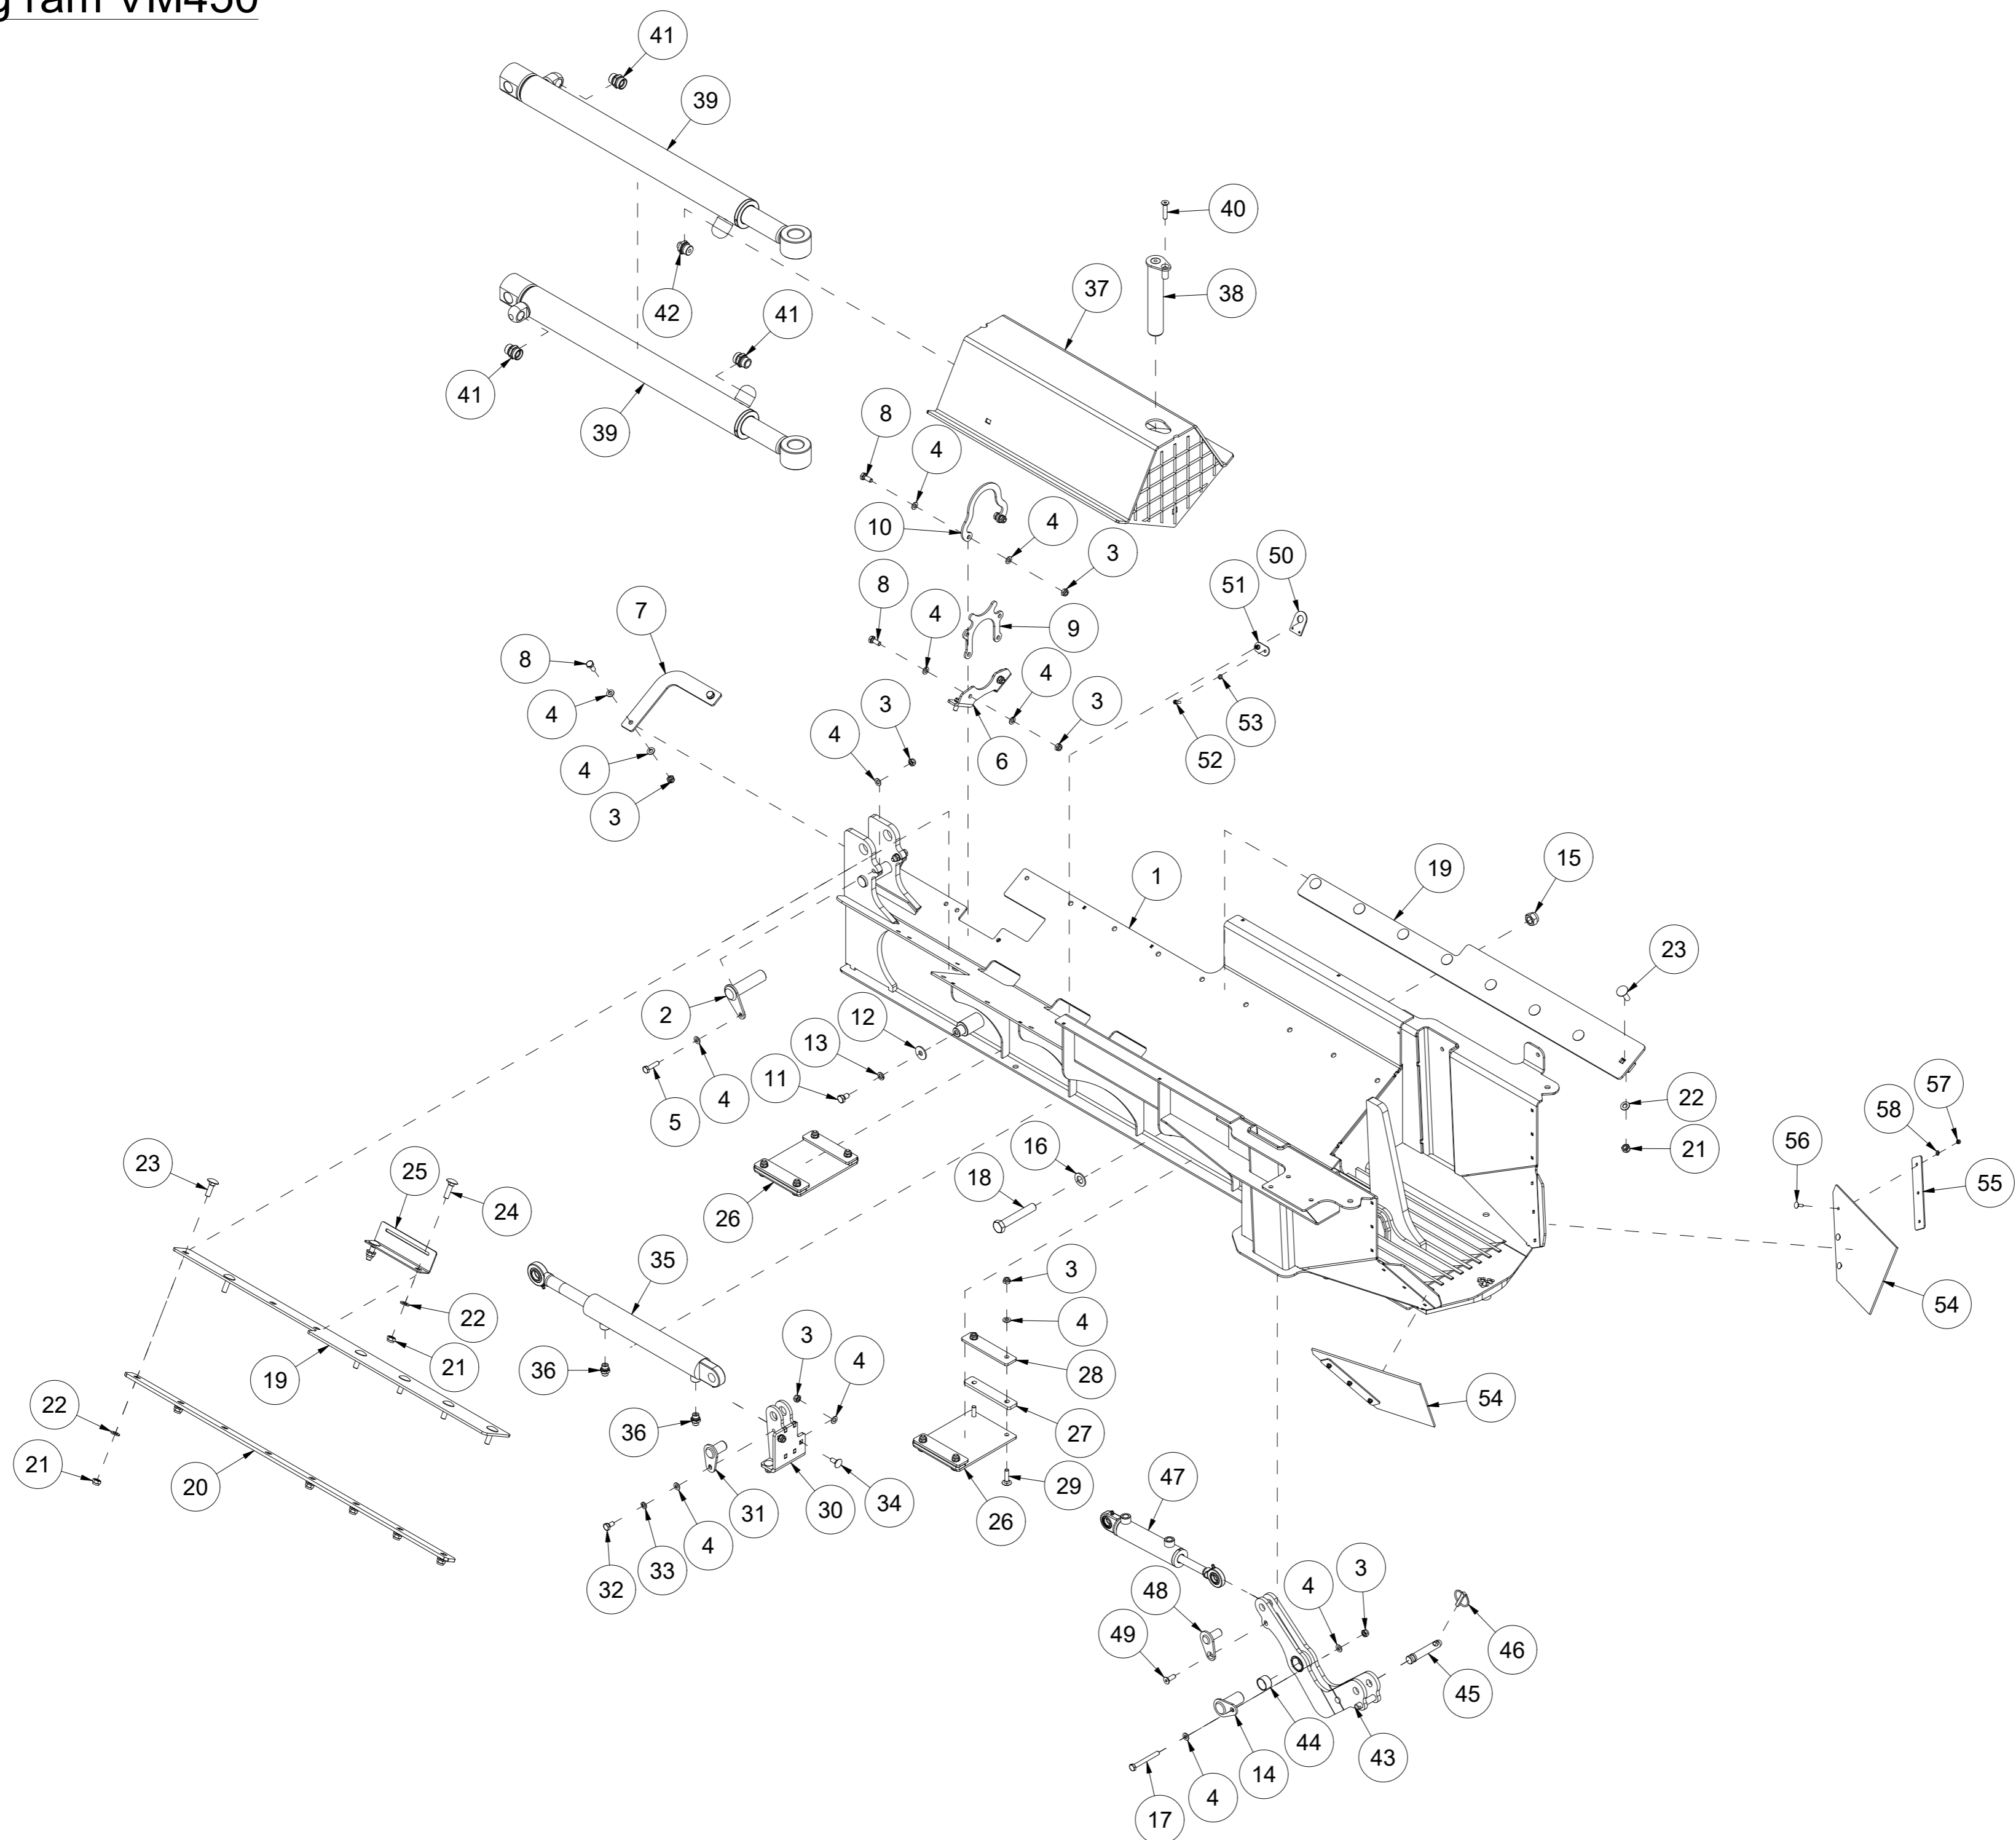

002 Splitting ram VM450

Pos	Qty	Article no	Designation	Pos	Qty	Article no	Designation
1	1	41211001	Splitting ram	57	6	2483608	Locking nut M6 EIZn DIN 985
2	2	41211037	Bolt for splitting cylinder	58	6	2531039	Washer M6 EIZn DIN 125
3	24	2483610	Locking nut M10 EIZn DIN 985				
4	35	2531060	Washer M10 EIZn DIN 125				
5	2	2422303	Hexagon screw M10x40 EIZn 8.8 DIN 931				
6	1	41211154	Cylinder support				
7	1	41211108	Hose protection				
8	8	2422297	Hexagon screw M10x25 EIZn 8.8 DIN 933				
9	1	41211089	Cylinder support				
10	1	41211153	Cylinder support				
11	1	2422344	Hexagon screw M12x20 EIZn 8.8 DIN 933				
12	1	2533090	Body washer M12 EIZn DIN 9021				
13	1	2534069	Spring washer M12 EIZn DIN 127				
14	1	41211030	Knife lift bolt				
15	1	2483615	Locking nut M20 EIZn DIN 985				
16	2	2531086	Washer M20 EIZn DIN 125				
17	1	2422315	Hexagon screw M10x90 EIZn 8.8 DIN 931				
18	1	2422585	Hexagon screw M20x120 EIZn 8.8 DIN 931				
19	2	41211040	Guide rail 1				
20	2	41211041	Guide rail 2				
21	16	2483611	Locking nut M12 EIZn DIN 985				
22	16	2531069	Washer M12 EIZn DIN 125				
23	14	2344352	Locking screw M12x40 EIZn 8.8 DIN 603				
24	2	2344354	Locking screw M12x45 EIZn 8.8 DIN 603				
25	1	41211074	Sensor bracket 2				
26	2	41211052	Wear plate				
27	4	41211053	Wear plate side				
28	4	41211054	Lock plate				
29	8	2344334	Locking screw M10x40 EIZn 8.8 DIN 603				
30	1	41211110	Bracket				
31	1	41211025	Bolt				
32	1	2422295	Hexagon screw M10x20 EIZn 8.8 DIN 933				
33	1	2534060	Spring washer M10 EIZn DIN 127				
34	4	2344330	Locking screw M10x25 EIZn 8.8 DIN 603				
35	1	2955004	Cylinder Ø50/30 SL300				
36	2	2957759	Hexagon nipple GEK BSP 3/8" L10 ED				
37	1	41211002	Splitting ram VM450				
38	1	41211036	Bolt				
39	2	2955012	Cylinder 70/50 690 VM450				
40	1	2472307	Unbrako socket head screw M10x50 St 10.9 DIN 7991				
41	3	2957773	Hexagon nipple GEK BSP 3/4" L22 ED				
42	1	2957777	Hexagon nipple GEK BSP 3/4" L12 ED				
43	1	41211027	Splitter lifting arm				
44	2	2245228	Plastic bearing Ø30/34x20				
45	1	2526321	Top strut bolt cat. 1 Ø19x70				
46	1	2556142	Linch pin Ø10x40				
47	1	2955006	Cylinder Hydramek DE0402452				
48	1	41211227	Knife lift cylinder bolt				
49	1	2472299	Unbrako socket head screw M10x30 EIZn DIN 7991				
50	1	41211104	Sensor plate				
51	1	41211111	Sensor washer				
52	2	2477200	Unbrako cylinder screw M6x16 EIZn DIN 912				
53	2	2534039	Spring washer M6 EIZn DIN 127				
54	2	41211136	Plastic sheet				
55	2	41211144	Plate				
56	6	2444360	Locking screw M6x20 EIZn 4.6 DIN 603